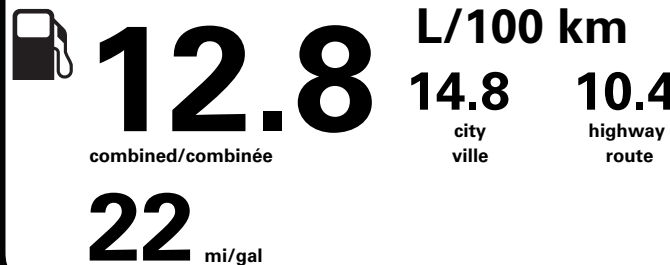

SAFETY/SECURITY

- ADVANCETRAC™W/ ROLL STABILITY CONTROL
- AIRBAGS - SAFETY CANOPY®
- AIRBAGS-DRIVER/PASSENGER
- CENTRE HIGH MOUNT STOPLAMP
- DAYTIME RUNNING LIGHTS
- PERIMETER ALARM
- SECURE PKG 1 YR INCLUDED
- SECURILOCK® ANTI-THEFT SYS
- SOS POST CRASH ALERT SYST
- TIRE PRESSURE MONITOR SYS

WARRANTY

- 3YR/60,000KM BASIC
- 5YR/100,000KM POWERTRAIN
- ROADSIDE ASSISTANCE 24 HRS

INCLUDED ON THIS VEHICLE

EQUIPMENT GROUP 302A

- •XLT SERIES
- •SIDEVIEW MIRROR SPOTLIGHT-LED
- •POWER SLIDING REAR WINDOW
- •REAR PRIVACY GLASS W/DFRST

OPTIONAL EQUIPMENT/OTHER

- 2026 MODEL YEAR
- FEDERAL EXCISE TAX
- 5.0L V8 ENGINE
- 275/65R18 BSW ALL-TERRAIN
- 3.31 NON-LIMITED-SLIP AXLE
- 7100# GVWR PACKAGE
- XLT BLACK APPEARANCE PACKAGE
- .18" GLOSS BLACK WHEELS
- 50 STATE EMISSIONS
- CONN PKG: 1YR INCL W/FORD APP
- SPORT CLOTH 40/CON/40 FR SEAT
- BEDLINER TOUH BED SPRAY-IN

(MSRP)*

7,440.00

100.00
4,000.00

1,075.00

NO CHARGE

NO CHARGE
700.00

PRICE INFORMATION

BASE PRICE	$67,525.00
TOTAL OPTIONS/OTHER	13,315.00
TOTAL VEHICLE & OPTIONS/OTHER	80,840.00
DESTINATION & DELIVERY	2,695.00

TOTAL BEFORE REDUCTIONS 83,535.00

XLT SERIES DISCOUNT - 1,750.00

TOTAL REDUCTIONS - 1,750.00

"THIS VEH. NOT INTENDED FOR SALE OR REGISTRATION IN US" RETAIL PRICES EXCLUDE GST/HST

(MSRP)*

Gasoline Vehicle
Véhicule à essence

Fuel Consumption / Consommation de carburant

Annual fuel **COST**
for an annual distance of 20,000 km, and an average fuel price of $1.50 per litre

$ 3 840

Coût annuel en carburant

pour une distance annuelle de 20 000 km, et un prix moyen du carburant de 1,50 $ par litre

Standard pickup trucks range from /
Les camionnettes ordinaires font entre
2.7 - 19.7 L_e/100 km

L_e is gasoline litre equivalent
L_e signifie litre équivalent d'essence