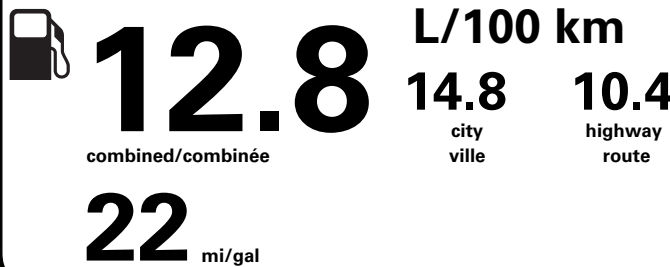

SAFETY/SECURITY

- ADVANCETRAC™/ROLL STABILITY CONTROL
- AIRBAGS - SAFETY CANOPY®
- AIRBAGS-DRIVER/PASSENGER
- CENTRE HIGH MOUNT STOPLAMP
- DAYTIME RUNNING LIGHTS
- PERIMETER ALARM
- SECURE PKG 1 YR INCLUDED
- SECURILOCK® ANTI-THEFT SYS
- SOS POST CRASH ALERT SYST
- TIRE PRESSURE MONITOR SYS

WARRANTY

- 3YR/60,000KM BASIC
- 5YR/100,000KM POWERTRAIN
- ROADSIDE ASSISTANCE 24 HRS

INCLUDED ON THIS VEHICLE

EQUIPMENT GROUP 302A

- •XLT SERIES
- •SIDEVIEW MIRROR SPOTLIGHT-LED
- •POWER SLIDING REAR WINDOW
- •REAR PRIVACY GLASS W/DFRST

OPTIONAL EQUIPMENT/OTHER

- 2026 MODEL YEAR
- FEDERAL EXCISE TAX
- 5.0L V8 ENGINE
- 275/65R18 BSW ALL-TERRAIN
- 3.73 ELECTRONIC LOCKING AXLE
- 7200# GVWR PACKAGE
- XLT BLACK APPEARANCE PACKAGE
- .18" GLOSS BLACK WHEELS
- 50 STATE EMISSIONS
- TOW/HAUL PACKAGE
- .TRAILER BRAKE CONTROLLER
- CONN PKG: 1YR INCL W/FORD APP
- SPORT CLOTH 40/CON/40 FR SEAT

(MSRP)*

7,440.00

100.00

1,925.00

NO CHARGE

1,075.00

NO CHARGE

1,175.00

NO CHARGE

PRICE INFORMATION

BASE PRICE	$70,175.00
TOTAL OPTIONS/OTHER	11,715.00
TOTAL VEHICLE & OPTIONS/OTHER	81,890.00
DESTINATION & DELIVERY	2,695.00

TOTAL BEFORE REDUCTIONS 84,585.00

XLT SERIES DISCOUNT - 1,750.00

TOTAL REDUCTIONS - 1,750.00

"THIS VEH. NOT INTENDED FOR SALE OR REGISTRATION IN US" RETAIL PRICES EXCLUDE GST/HST

(MSRP)*

Fuel Consumption / Consommation de carburant

Annual fuel **COST**
for an annual distance of 20,000 km, and an average fuel price of $1.50 per litre

$ 3 840

Coût annuel en carburant

pour une distance annuelle de 20 000 km, et un prix moyen du carburant de 1,50 $ par litre

Standard pickup trucks range from /
Les camionnettes ordinaires font entre
2.7 - 19.7 L_e/100 km

L_e is gasoline litre equivalent
L_e signifie litre équivalent d'essence