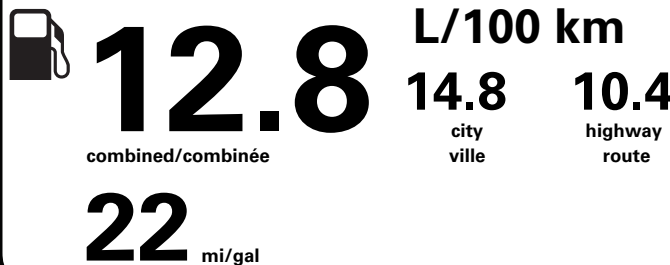

(MSRP)*

7,440.00

100.00

1,925.00

NO CHARGE

950.00

NO CHARGE

1,175.00

1,125.00

NO CHARGE

- 1,750.00

TOTAL BEFORE REDUCTIONS

(MSRP)*

84,985.00

PRICE INFORMATION

BASE PRICE $69,675.00
TOTAL OPTIONS/OTHER 12,715.00
TOTAL VEHICLE & OPTIONS/OTHER 82,390.00

DESTINATION & DELIVERY

2,595.00

"THIS VEH. NOT INTENDED FOR SALE OR REGISTRATION IN US" RETAIL PRICES EXCLUDE GST/HST

TOTAL MSRP $83,235.00

* MANUFACTURER'S SUGGESTED RETAIL PRICE = MSRP

* NOTE: THIS PRICE HAS BEEN DEVELOPED AS A GUIDE. DEALERS MAY SELL FOR LESS AND ARE NOT UNDER ANY OBLIGATION TO ACCEPT THIS SUGGESTED RETAIL PRICE.

SOLD TO/VENDU A Montgomery Ford Sales Limited 1119 Sutton Street Kincardine ON CAN N2Z 2C8	B80 242	RAMP ONE/ TERMINAL UN CS59	DEALER NO./CONCESSIONNAIRE B80 242
SHIP TO (IF OTHER THAN SOLD TO) / EXPEDIER A (SI AUTRE QUE L'ACHETEUR)	RAMP TWO/ TERMINAL DEUX	FINAL ASSEMBLY PLANT/ USINE DE MONTAGE DEARBORN	
SHIP THROUGH/EXPEDIER VIA	METHOD OF TRANSP / MODE DE TRANSPORT CONVOY	ITEM #: B8-C456 O/T 2	

1241 R TE 2X 620 000379 02 12 26

Gasoline Vehicle
Véhicule à essence

Fuel Consumption / Consommation de carburant

Annual fuel **COST**
for an annual distance of 20,000 km, and an average fuel price of $1.50 per litre

$ 3 840

Coût annuel en carburant

pour une distance annuelle de 20 000 km, et un prix moyen du carburant de 1,50 $ par litre

Standard pickup trucks range from /
Les camionnettes ordinaires font entre
2.7 - 19.7 L_e/100 km

L_e is gasoline litre equivalent
L_e signifie litre équivalent d'essence