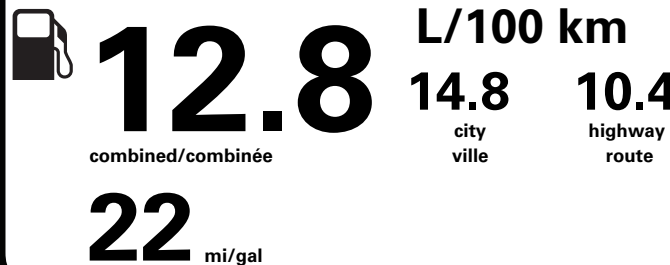

(MSRP)*

7,440.00

100.00

4,000.00

1,075.00

NO CHARGE

300.00

1,125.00

NO CHARGE

700.00

PRICE INFORMATION

BASE PRICE	$67,525.00
TOTAL OPTIONS/OTHER	14,740.00
TOTAL VEHICLE & OPTIONS/OTHER DESTINATION & DELIVERY	82,265.00
	2,695.00

TOTAL BEFORE REDUCTIONS 84,960.00

XLT SERIES DISCOUNT - 1,750.00

TOTAL REDUCTIONS - 1,750.00

"THIS VEH. NOT INTENDED FOR SALE OR REGISTRATION IN US" RETAIL PRICES EXCLUDE GST/HST

(MSRP)*

$67,525.00

14,740.00

82,265.00

2,695.00

84,960.00

- 1,750.00

- 1,750.00

SOLD TO/VENDU A Summers' Bros. Motors Ltd 154 Queen Street Killaloe Station ON CAN K0J 2A0	A10 700	RAMP ONE/ TERMINAL UN CM6B	DEALER NO./CONCESSIONNAIRE A10 700
SHIP TO (IF OTHER THAN SOLD TO) / EXPEDIER A (SI AUTRE QUE L'ACHETEUR)		RAMP TWO/ TERMINAL DEUX	FINAL ASSEMBLY PLANT/ USINE DE MONTAGE KANSAS CITY
SHIP THROUGH/EXPEDIER VIA		METHOD OF TRANSP / MODE DE TRANSPORT CONVOY	ITEM #: A1-S92A O/T 2 TE071 N RE 2X 645 000819 05 07 26

TOTAL MSRP $83,210.00

* MANUFACTURER'S SUGGESTED RETAIL PRICE = MSRP

* NOTE: THIS PRICE HAS BEEN DEVELOPED AS A GUIDE. DEALERS MAY SELL FOR LESS AND ARE NOT UNDER ANY OBLIGATION TO ACCEPT THIS SUGGESTED RETAIL PRICE.

Gasoline Vehicle
Véhicule à essence

Fuel Consumption / Consommation de carburant

Annual fuel **COST**
for an annual distance of 20,000 km, and an average fuel price of $1.50 per litre

$ 3 840

Coût annuel en carburant

pour une distance annuelle de 20 000 km, et un prix moyen du carburant de 1,50 $ par litre

Standard pickup trucks range from /
Les camionnettes ordinaires font entre
2.7 - 19.7 L_e/100 km

L_e is gasoline litre equivalent
L_e signifie litre équivalent d'essence