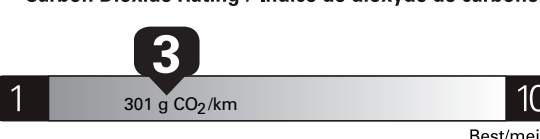

Carbon Dioxide Rating / Indice de dioxyde de carbone

Tailpipe emissions only / Émissions du tuyau d'échappement seulement