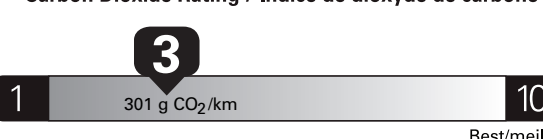

Carbon Dioxide Rating / Indice de dioxyde de carbone

Tailpipe emissions only / Émissions du tuyau d'échappement seulement