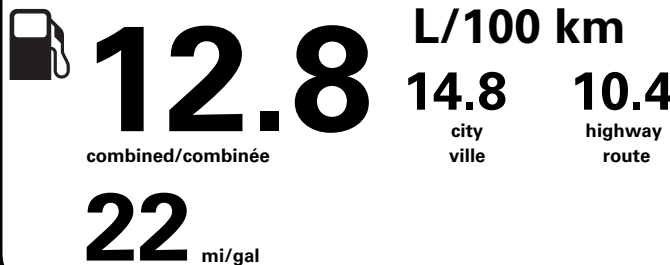

(MSRP)*

7,440.00

100.00
4,000.00

1,075.00

NO CHARGE

300.00

NO CHARGE

NO CHARGE

PRICE INFORMATION

BASE PRICE	$67,525.00
TOTAL OPTIONS/OTHER	12,915.00
TOTAL VEHICLE & OPTIONS/OTHER DESTINATION & DELIVERY	80,440.00 2,695.00

TOTAL BEFORE REDUCTIONS 83,135.00

XLT SERIES DISCOUNT - 1,750.00

TOTAL REDUCTIONS - 1,750.00

"THIS VEH. NOT INTENDED FOR SALE OR REGISTRATION IN US" RETAIL PRICES EXCLUDE GST/HST

(MSRP)*

$67,525.00
12,915.00

80,440.00
2,695.00

83,135.00

- 1,750.00

- 1,750.00

SOLD TO/VENDU A Mayfield Ford Lincoln 5 Docksteader Road Brampton ON CAN L6R 3Y2	A10 005 RAMP ONE/ TERMINAL UN CV43	DEALER NO./CONCESSIONNAIRE A10 005
SHIP TO (IF OTHER THAN SOLD TO) / EXPEDIER A (SI AUTRE QUE L'ACHETEUR)	RAMP TWO/ TERMINAL DEUX	FINAL ASSEMBLY PLANT/ USINE DE MONTAGE KANSAS CITY
SHIP THROUGH/EXPEDIER VIA	METHOD OF TRANSP / MODE DE TRANSPORT CONVOY	ITEM #: A1-J417 O/T 2 TE061 N RE 2X 645 001321 05 06 26

TOTAL MSRP $81,385.00

* MANUFACTURER'S SUGGESTED RETAIL PRICE = MSRP

* NOTE: THIS PRICE HAS BEEN DEVELOPED AS A GUIDE. DEALERS MAY SELL FOR LESS AND ARE NOT UNDER ANY OBLIGATION TO ACCEPT THIS SUGGESTED RETAIL PRICE.

Gasoline Vehicle
Véhicule à essence

Fuel Consumption / Consommation de carburant

Annual fuel **COST**
for an annual distance of 20,000 km, and an average fuel price of $1.50 per litre

$ 3 840

Coût annuel en carburant

pour une distance annuelle de 20 000 km, et un prix moyen du carburant de 1,50 $ par litre

Standard pickup trucks range from /
Les camionnettes ordinaires font entre
2.7 - 19.7 L_e/100 km

L_e is gasoline litre equivalent
L_e signifie litre équivalent d'essence