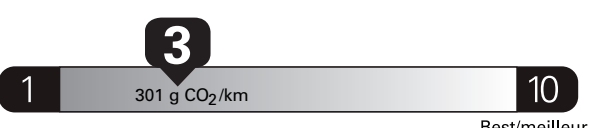

Carbon Dioxide Rating / Indice de dioxyde de carbone

301 g CO₂/km Best/meilleur