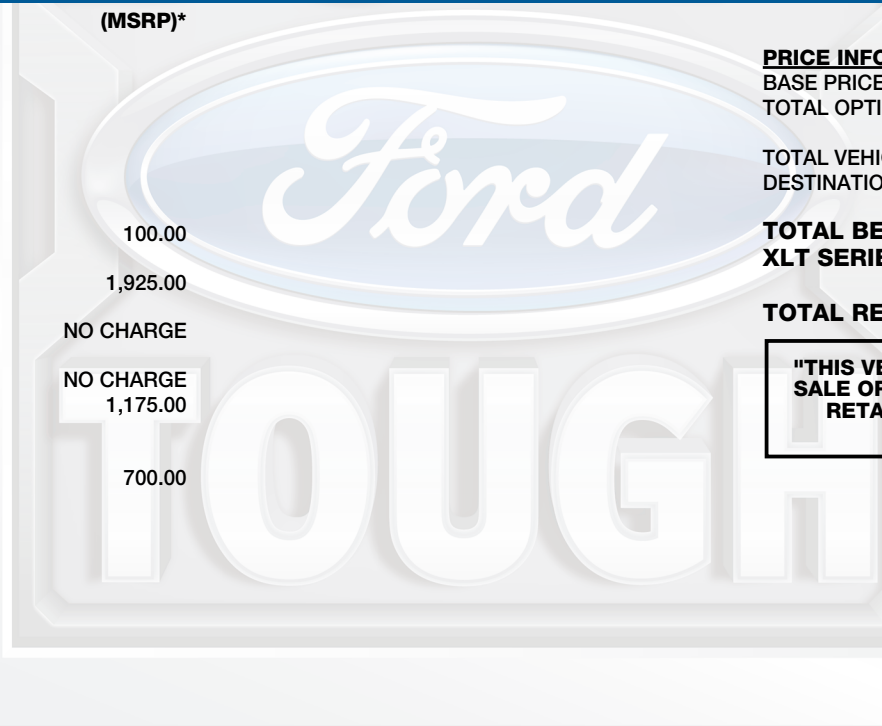

INTERIOR

- 12" CENTRE DISPLAY
- 12" CLUSTER DISPLAY
- A/C-MANUAL SINGLE ZONE
- AM/FM STEREO
- DUAL SUNVISORS W/ MIRRORS
- FLOOR COVER - CARPET
- ILLUMINATED ENTRY
- OVERHEAD CONSOLE
- POWER DOOR LOCKS & WINDOWS
- REARVIEW MIRROR-DAY/NIGHT
- STEERING COLUMN-MANUAL T/T

FUNCTIONAL

- 5G MODEM
- BLIS W/CROSS TRAFFIC ALERT
- CRUISE CONTROL
- CURVE CONTROL
- FORD APP
- HILL START ASSIST
- LANE-KEEPING SYSTEM
- PARKING SENSORS - REAR
- POST-COLLISION BRAKING
- PRE-COLLISION ASSIST W/AEB
- REAR VIEW CAMERA
- SYNC4 WITH APPLINK

SAFETY/SECURITY

- ADVANCETRAC™W/ ROLL STABILITY CONTROL
- AIRBAGS - SAFETY CANOPY®
- AIRBAGS-DRIVER/PASSENGER
- CENTRE HIGH MOUNT STOPLAMP
- DAYTIME RUNNING LIGHTS
- PERIMETER ALARM
- SECURE PKG 1 YR INCLUDED
- SECURILOCK® ANTI-THEFT SYS
- SOS POST CRASH ALERT SYST
- TIRE PRESSURE MONITOR SYS

WARRANTY

- 3YR/60,000KM BASIC
- 5YR/100,000KM POWERTRAIN
- ROADSIDE ASSISTANCE 24 HRS

INCLUDED ON THIS VEHICLE

EQUIPMENT GROUP 300A

•XLT SERIES

OPTIONAL EQUIPMENT/OTHER

- 10B1-002TB269006W3L
- 2026 MODEL YEAR
- FEDERAL EXCISE TAX 100.00
- .18" PAINTED ALUMINUM WHEELS 1,925.00
- 5.0L V8 ENGINE 1,925.00
- .275/65R18 BSW ALL-TERRAIN
- 3.73 ELECTRONIC LOCKING AXLE NO CHARGE
- 7200# GVWR PACKAGE NO CHARGE
- 50 STATE EMISSIONS NO CHARGE
- TOW/HAUL PACKAGE 1,175.00
- .TRAILER BRAKE CONTROLLER
- CONN PKG: 1YR INCL W/FORD APP
- BEDLINER TOUH BED SPRAY-IN 700.00

(MSRP)*

PRICE INFORMATION

BASE PRICE	$69,675.00
TOTAL OPTIONS/OTHER	3,900.00
TOTAL VEHICLE & OPTIONS/OTHER	73,575.00
DESTINATION & DELIVERY	2,695.00

TOTAL BEFORE REDUCTIONS 76,270.00

XLT SERIES DISCOUNT - 1,750.00

TOTAL REDUCTIONS - 1,750.00

"THIS VEH. NOT INTENDED FOR SALE OR REGISTRATION IN US" RETAIL PRICES EXCLUDE GST/HST

(MSRP)*

SOLD TO/VENDU A Yonge-Steeles Ford Lincoln Sal 7120 Yonge Street Thornhill ON CAN L4J 1V8	B10 444	RAMP ONE/TERMINAL UN CM61	DEALER NO./CONCESSIONNAIRE B10 444
SHIP TO (IF OTHER THAN SOLD TO) / EXPEDIER A (SI AUTRE QUE L'ACHETEUR) National Car Rental 297 Leckie Private Ottawa ON	B1 587	RAMP TWO/TERMINAL DEUX	FINAL ASSEMBLY PLANT/USINE DE MONTAGE KANSAS CITY
SHIP THROUGH/EXPEDIER VIA KANSAS CITY VPC 8250 NE UNGD P163 KANSAS CITY MO		METHOD OF TRANSP./MODE DE TRANSPORT CONVOY	ITEM #: B1-520B O/T 5 TC161 N RE 2X 635 002655 03 16 26

TOTAL MSRP $74,520.00

* MANUFACTURER'S SUGGESTED RETAIL PRICE = MSRP

* NOTE: THIS PRICE HAS BEEN DEVELOPED AS A GUIDE. DEALERS MAY SELL FOR LESS AND ARE NOT UNDER ANY OBLIGATION TO ACCEPT THIS SUGGESTED RETAIL PRICE.

Gasoline Vehicle
Véhicule à essence