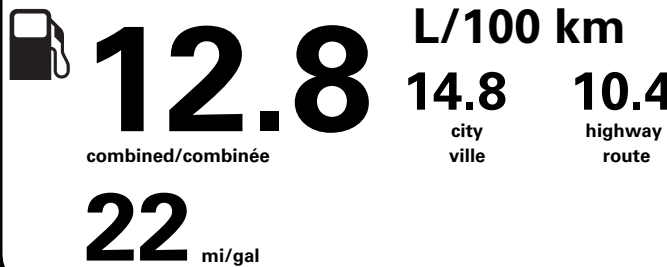

(MSRP)*

7,440.00

100.00

1,925.00

NO CHARGE

1,075.00

NO CHARGE

1,175.00

NO CHARGE

PRICE INFORMATION

BASE PRICE	$70,175.00
TOTAL OPTIONS/OTHER	11,715.00
TOTAL VEHICLE & OPTIONS/OTHER	81,890.00
DESTINATION & DELIVERY	2,695.00

TOTAL BEFORE REDUCTIONS 84,585.00

XLT SERIES DISCOUNT - 1,750.00

TOTAL REDUCTIONS - 1,750.00

"THIS VEH. NOT INTENDED FOR SALE OR REGISTRATION IN US" RETAIL PRICES EXCLUDE GST/HST

(MSRP)*

$70,175.00

11,715.00

81,890.00

2,695.00

84,585.00

- 1,750.00

- 1,750.00

SOLD TO/VENDU A Lakewest Ford Lincoln 900 Walkers Line Burlington ON CAN L7N 2G2	A80 101	RAMP ONE/ TERMINAL UN CS59	DEALER NO./CONCESSIONNAIRE A80 101	TOTAL MSRP $82,835.00
SHIP TO (IF OTHER THAN SOLD TO) / EXPEDIER A (SI AUTRE QUE L'ACHETEUR)	RAMP TWO/ TERMINAL DEUX	FINAL ASSEMBLY PLANT/ USINE DE MONTAGE DEARBORN	* MANUFACTURER'S SUGGESTED RETAIL PRICE = MSRP * NOTE: THIS PRICE HAS BEEN DEVELOPED AS A GUIDE. DEALERS MAY SELL FOR LESS AND ARE NOT UNDER ANY OBLIGATION TO ACCEPT THIS SUGGESTED RETAIL PRICE.	
SHIP THROUGH/EXPEDIER VIA	METHOD OF TRANSP / MODE DE TRANSPORT CONVOY	ITEM #: A8-F073 O/T 2	TE261 N RE 2X 645 001121 05 26 26	

Gasoline Vehicle
Véhicule à essence

Fuel Consumption / Consommation de carburant

Annual fuel **COST**
for an annual distance of 20,000 km, and an average fuel price of $1.50 per litre

$ 3 840

Coût annuel en carburant

pour une distance annuelle de 20 000 km, et un prix moyen du carburant de 1,50 $ par litre

Standard pickup trucks range from /
Les camionnettes ordinaires font entre
2.7 - 19.7 L_e/100 km

L_e is gasoline litre equivalent
L_e signifie litre équivalent d'essence