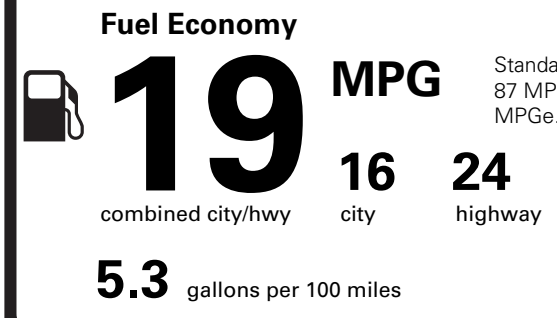

INCLUDED ON THIS VEHICLE

EQUIPMENT GROUP 302A

- •XLT SERIES
- •LED SIDE-MIRROR SPOTLIGHTS
- •POWER-SLIDING REAR WINDOW

OPTIONAL EQUIPMENT/OTHER

- 5.0L V8 ENGINE 2,340.00
- 275/60R20 BSW ALL-TERRAIN 3.31 ELECTRONIC LOCK RR AXLE 7100# GVWR PACKAGE NO CHARGE
- XLT BLACK APPEARANCE PKG PLUS .20" GLOSS BLACK PAINTED ALUM 2,170.00
- 50 STATE EMISSIONS LINER-TRAY STYLE-NO CARPET MAT MIRROR MAN FOLD W/POWER GLASS FX4 OFF-ROAD PACKAGE .SKID PLATES 1,320.00
- EXTENDED RANGE 36GAL FUEL TANK SECURICODE KEYLESS-KEYPAD 455.00
- BED UTILITY PACKAGE 860.00
- .TAILGATE STEP AND WORK SURFAC CONN PKG: 1 YR INCL W/FORD APP

(MSRP)

7,330.00

2,340.00

NO CHARGE

2,170.00

NO CHARGE

1,320.00

455.00

860.00

PRICE INFORMATION

BASE PRICE $51,915.00
TOTAL OPTIONS/OTHER 14,475.00

TOTAL VEHICLE & OPTIONS/OTHER 66,390.00
DESTINATION & DELIVERY 2,795.00

TOTAL BEFORE DISCOUNTS 69,185.00
XLT MID DISCOUNT - 2,000.00

TOTAL SAVINGS - 2,000.00

EPA DOT Fuel Economy and Environment

Gasoline Vehicle