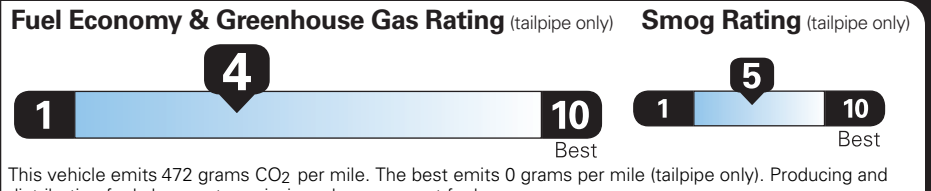

You spend **$4,500** more in fuel costs over 5 years compared to the average new vehicle.

Annual fuel cost **$2,600**