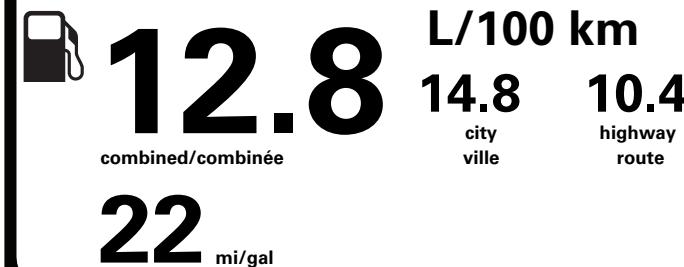

- ADVANCETRAC™ W/ ROLL STABILITY CONTROL AIRBAGS - SAFETY CANOPY® AIRBAGS-DRIVER/PASSENGER CENTRE HIGH MOUNT STOPLAMP DAYTIME RUNNING LIGHTS PERIMETER ALARM SECURE PKG 1 YR INCLUDED SECURILOCK® ANTI-THEFT SYS SOS POST CRASH ALERT SYST TIRE PRESSURE MONITOR SYS

WARRANTY

- 3YR/60,000KM BASIC 5YR/100,000KM POWERTRAIN ROADSIDE ASSISTANCE 24 HRS

INCLUDED ON THIS VEHICLE

EQUIPMENT GROUP 302A

- XLT SERIES SIDEVIEW MIRROR SPOTLIGHT-LED POWER SLIDING REAR WINDOW REAR PRIVACY GLASS W/DFRST

OPTIONAL EQUIPMENT/OTHER

- 2026 MODEL YEAR FEDERAL EXCISE TAX 5.0L V8 ENGINE 275/65R18 BSW ALL-TERRAIN 3.31 NON-LIMITED-SLIP AXLE 7200# GVWR PACKAGE XLT BLACK APPEARANCE PACKAGE .18" GLOSS BLACK WHEELS ENGINE BLOCK HEATER 50 STATE EMISSIONS BED UTILITY PACKAGE .TAILGATE STEP CONN PKG: 1YR INCL W/FORD APP SPORT CLOTH 40/CON/40 FR SEAT

(MSRP)*

7,440.00

100.00

1,925.00

1,075.00

550.00

NO CHARGE

1,125.00

NO CHARGE

PRICE INFORMATION

Table with 2 columns: Description, (MSRP)*. Includes BASE PRICE ($70,175.00), TOTAL OPTIONS/OTHER (12,215.00), TOTAL VEHICLE & OPTIONS/OTHER (82,390.00), DESTINATION & DELIVERY (2,695.00).

TOTAL BEFORE REDUCTIONS 85,085.00 XLT SERIES DISCOUNT - 1,750.00

TOTAL REDUCTIONS - 1,750.00

"THIS VEH. NOT INTENDED FOR SALE OR REGISTRATION IN US" RETAIL PRICES EXCLUDE GST/HST

Canada

ENERGUIDE

Gasoline Vehicle Véhicule à essence

Fuel Consumption / Consommation de carburant

Annual fuel COST for an annual distance of 20,000 km, and an average fuel price of $1.50 per litre

$ 3 840

Coût annuel en carburant

pour une distance annuelle de 20 000 km, et un prix moyen du carburant de 1,50 $ par litre

Standard pickup trucks range from / Les camionnettes ordinaires font entre 2.7 - 19.7 L_e/100 km

L_e is gasoline litre equivalent L_e signifie litre équivalent d'essence

Carbon Dioxide Rating / Indice de dioxyde de carbone

Tailpipe emissions only / Émissions du tuyau d'échappement seulement

Smog Rating / Indice de Smog

Estimates are based on Government of Canada approved criteria and testing methods. Vehicle's actual fuel consumption will vary.

Estimations établies selon des méthodes d'essai et des critères approuvés par le gouvernement du Canada. La consommation de carburant réelle du véhicule variera.

For more information visit

vehicles.nrcan.gc.ca

Pour plus d'information visitez

vehicules.nrcan.gc.ca

U.S. GOVERNMENT SAFETY RATINGS COTES DE SÉCURITÉ DU GOUVERNEMENT AMÉRICAIN

Table of safety ratings: Overall Vehicle Score (5 stars), Frontal Crash (5 stars), Side Crash (5 stars), Rollover (4 stars).

Star ratings range from 1 to 5 stars (*****), with 5 being the highest. Les cotes varient de 1 à 5 étoiles (*****), 5 étant la cote la plus élevée.

Source: U.S. National Highway Traffic Safety Administration For more information / Pour de plus amples renseignements www.safercar.gov

Download the Ford app Connect your Ford with your phone

Available Remote Features*

- Remote Start, Lock and Unlock GPS Location Vehicle Health Monitoring

Table with 4 columns: Sold to/Vendu à, Dealer No./Concessionnaire, Ship to/Expédier à, Ship through/Expédier via. Includes details for Capital Ford Lincoln Inc and dealer A40 620.

TOTAL MSRP $83,335.00

* MANUFACTURER'S SUGGESTED RETAIL PRICE = MSRP * NOTE: THIS PRICE HAS BEEN DEVELOPED AS A GUIDE. DEALERS MAY SELL FOR LESS AND ARE NOT UNDER ANY OBLIGATION TO ACCEPT THIS SUGGESTED RETAIL PRICE.

1FTFW3L51TFB42943

Insist on Ford Protect! The only extended service plan fully backed by Ford and honored at every Ford dealership in the US and Canada. See your Ford dealer for additional details, or visit www.ford.ca for more information.

Personalize your vehicle with Ford Custom Accessories. Genuine Ford Accessories are engineered for your vehicle and can be included under the Ford New Vehicle Limited Warranty. Certain conditions, limitations and exclusions apply. See your Dealer for details.

2202606132550