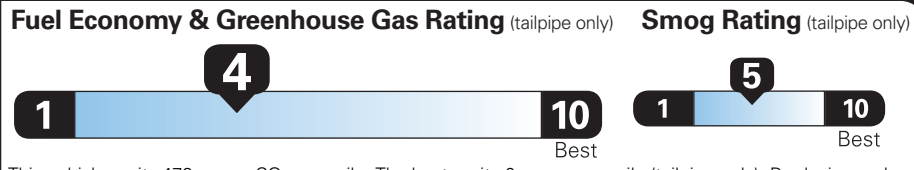

EPA DOT Fuel Economy and Environment

Gasoline Vehicle

Fuel Economy: 19 MPG combined city/hwy, 16 city, 24 highway. 5.3 gallons per 100 miles.

Standard Pickup Trucks range from 12 to 87 MPG. The best vehicle rates 146 MPGe.

You spend \$4,500 more in fuel costs over 5 years compared to the average new vehicle.

Annual fuel cost \$2,600

Actual results will vary for many reasons, including driving conditions and how you drive and maintain your vehicle. The average new vehicle gets 29 MPG and costs \$8,500 to fuel over 5 years.