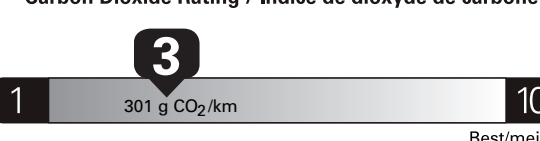

Carbon Dioxide Rating / Indice de dioxyde de carbone