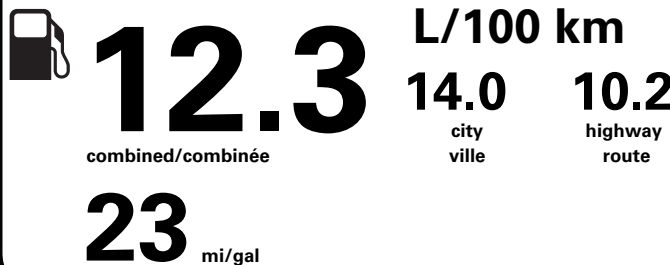

SAFETY/SECURITY

- ADVANCETRAC™/ROLL STABILITY CONTROL
- AIRBAGS - SAFETY CANOPY®
- AIRBAGS-DRIVER/PASSENGER
- CENTRE HIGH MOUNT STOPLAMP
- DAYTIME RUNNING LIGHTS
- PERIMETER ALARM
- SECURE PKG 1 YR INCLUDED
- SECURILOCK® ANTI-THEFT SYS
- SOS POST CRASH ALERT SYST
- TIRE PRESSURE MONITOR SYS

WARRANTY

- 3YR/60,000KM BASIC
- 5YR/100,000KM POWERTRAIN
- ROADSIDE ASSISTANCE 24 HRS

INCLUDED ON THIS VEHICLE

EQUIPMENT GROUP 201A

- •STX SERIES
- •18" BLACK PAINTED ALUM WHLS
- •LT265/70R18C BSW ALL-TERRAIN
- •SKID PLATES
- •FLOOR LINER-TRAY NO CARPET MA
- •FOG LAMPS

OPTIONAL EQUIPMENT/OTHER

- 2026 MODEL YEAR
- FEDERAL EXCISE TAX 100.00
- 3.5L V6 ECOBOOST ENGINE 2,075.00
- .LT265/70R18C BSW ALL-TERRAIN
- 3.31 ELECTRONIC LOCKING AXLE
- 7100# GVWR PACKAGE
- ENGINE BLOCK HEATER 550.00
- CLOTH FRONT SEATS W/CNSL&LID
- CONN PKG: 1YR INCL W/FORD APP
- WHEEL WELL LINERS-REAR 275.00
- BEDLINER TOUH BED SPRAY-IN 700.00

(MSRP)*

4,005.00

100.00

2,075.00

550.00

275.00

700.00

PRICE INFORMATION

BASE PRICE $65,020.00
TOTAL OPTIONS/OTHER 7,705.00

TOTAL VEHICLE & OPTIONS/OTHER 72,725.00
DESTINATION & DELIVERY 2,595.00

TOTAL BEFORE REDUCTIONS 75,320.00
STX SERIES DISCOUNT - 1,750.00

TOTAL REDUCTIONS - 1,750.00

"THIS VEH. NOT INTENDED FOR SALE OR REGISTRATION IN US" RETAIL PRICES EXCLUDE GST/HST

Gasoline Vehicle
Véhicule à essence

Fuel Consumption / Consommation de carburant

Annual fuel **COST**
for an annual distance of 20,000 km, and an average fuel price of $1.50 per litre

$ 3 690

Coût annuel en carburant

pour une distance annuelle de 20 000 km, et un prix moyen du carburant de 1,50 $ par litre

Standard pickup trucks range from /
Les camionnettes ordinaires font entre
2.7 - 19.7 L_e/100 km

L_e is gasoline litre equivalent
L_e signifie litre équivalent d'essence

Carbon Dioxide Rating / Indice de dioxyde de carbone

Tailpipe emissions only / Émissions du tuyau d'échappement seulement

Smog Rating / Indice de Smog

Estimates are based on Government of Canada approved criteria and testing methods. Vehicle's actual fuel consumption will vary.

Estimations établies selon des méthodes d'essai et des critères approuvés par le gouvernement du Canada. La consommation de carburant réelle du véhicule variera.

For more information visit

vehicles.nrcan.gc.ca

Pour plus d'information visitez

vehicules.nrcan.gc.ca

U.S. GOVERNMENT SAFETY RATINGS
COTES DE SÉCURITÉ DU GOUVERNEMENT AMÉRICAIN

Overall Vehicle Score /
Cote globale du véhicule ★ ★ ★ ★ ★

Frontal Crash / Collision frontale
Driver / Conducteur ★ ★ ★ ★ ★
Passenger / Passager ★ ★ ★ ★ ★

Side Crash / Collision latérale
Front seat / Siège avant ★ ★ ★ ★ ★
Rear seat / Siège arrière ★ ★ ★ ★ ★

Rollover / Capotage ★ ★ ★ ★

Star ratings range from 1 to 5 stars (★★★★★), with 5 being the highest.
Les cotes varient de 1 à 5 étoiles (★★★★★), 5 étant la cote la plus élevée.

Source: U.S. National Highway Traffic Safety Administration
For more information / Pour de plus amples renseignements
www.safercar.gov

FordPass Connect™

Download the FordPass™ app* and you can:

1. **Access Vehicle Control Features**
2. Remotely start, lock and unlock your vehicle.
   - Locate your vehicle and check approximate fuel range.
   - Receive vehicle health alerts.

1. **Activate 4G LTE Wi-Fi Hotspot**
2. New vehicles include a 3-month or 3GB data (whichever comes first) Wi-Fi trial.
   - Connect up to ten Wi-Fi-equipped devices.

Ask your sales consultant for more details.

Scan code not operational at this time

FOR PLANT USE ONLY

SOLD TO/VENDU A Applewood Ford Port Hardy 7150 Market Street, PO Box 67 Port Hardy BC CAN V0N 2P0	B70 243	RAMP ONE/ TERMINAL UN CA8B	DEALER NO./CONCESSIONNAIRE B70 243
SHIP TO (IF OTHER THAN SOLD TO) / EXPÉDIER A (SI AUTRE QUE L'ACHETEUR) Applewood Ford Port Hardy 7150 Market Street, PO Box 67 Port Hardy BC CAN V0N 2P0	B70 243	RAMP TWO/ TERMINAL DEUX	FINAL ASSEMBLY PLANT/ USINE DE MONTAGE KANSAS CITY
SHIP THROUGH/EXPÉDIER VIA KANSAS CITY VPC 8250 NE UNGD P163 KANSAS CITY MO		METHOD OF TRANSP / MODE DE TRANSPORT CONVOY	ITEM #: B7-2016 O/T 2 TA291 N RE 2X 630 001408 01 29 26

TOTAL MSRP $73,570.00

* MANUFACTURER'S SUGGESTED RETAIL PRICE = MSRP
* NOTE: THIS PRICE HAS BEEN DEVELOPED AS A GUIDE. DEALERS MAY SELL FOR LESS AND ARE NOT UNDER ANY OBLIGATION TO ACCEPT THIS SUGGESTED RETAIL PRICE.

1FTFW2L88TKD33190