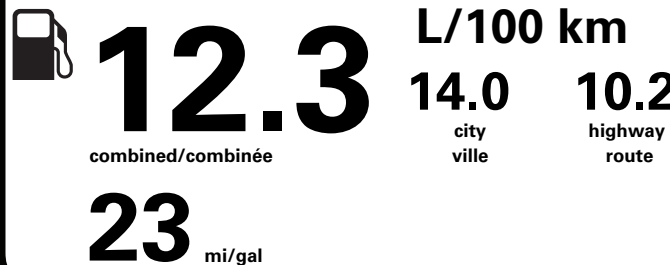

SHIP THROUGH/EXPEDIER VIA

METHOD OF TRANSP/
MODE DE TRANSPORT

CONVOY

ITEM #: B8-A049 O/T 2

TD271 N RE 2X 645 001864 04 27 26

Gasoline Vehicle
Véhicule à essence

Fuel Consumption / Consommation de carburant

Annual fuel cost
for an annual distance of 20,000 km, and an average fuel price of \$1.50 per litre