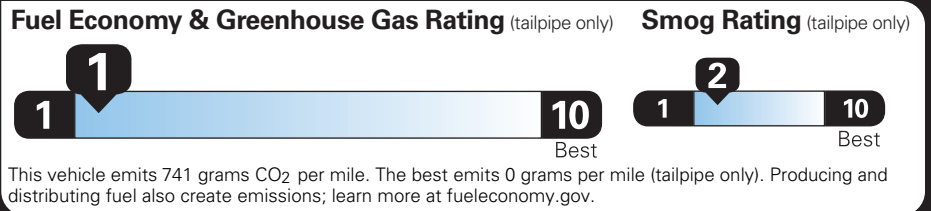

You spend **$17,500** more in fuel costs over 5 years compared to the average new vehicle.

Annual fuel cost $5,200

Actual results will vary for many reasons, including driving conditions and how you drive and maintain your vehicle. The average new vehicle gets 29 MPG and costs $8,500 to fuel over 5 years. Cost estimates are based on 15,000 miles per year at $4.15 per gallon. MPGe is miles per gasoline gallon equivalent. Vehicle emissions are a significant cause of climate change and smog.

fueleconomy.gov

Calculate personalized estimates and compare vehicles

GOVERNMENT 5-STAR SAFETY RATINGS

Overall Vehicle Score ★★★★★

Based on the combined ratings of frontal, side and rollover. Should ONLY be compared to other vehicles of similar size and weight.

Frontal Crash	Driver Passenger	★★★★★
Based on the risk of injury in a frontal impact. Should ONLY be compared to other vehicles of similar size and weight.		
Side Crash	Front seat Rear seat	★★★★★
Based on the risk of injury in a side impact.		
Rollover		★★★★
Based on the risk of rollover in a single-vehicle crash.		

Star ratings range from 1 to 5 stars (★★★★★), with 5 being the highest. Source: National Highway Traffic Safety Administration (NHTSA). www.safercar.gov or 1-888-327-4236