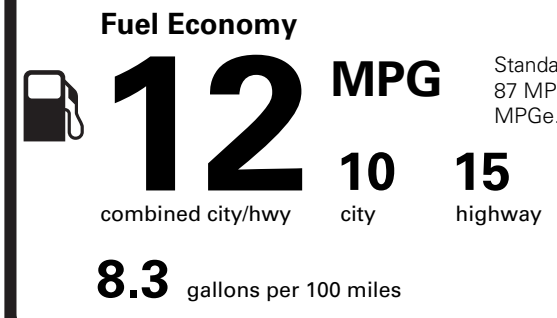

OPTIONAL EQUIPMENT/OTHER

2026 MODEL YEAR	
AVALANCHE	395.00
37 X 12.5R17 BSW ALL-TERRAIN	
.4.10 ELECTRONIC LOCK RR AXLE	
7500# GVWR PACKAGE	
FRONT LICENSE PLATE BRACKET	NO CHARGE
MODULAR FRONT/CARBON BLK BUMPER	
50 STATE EMISSIONS	NO CHARGE
TWIN PANEL MOONROOF	1,495.00
SECURICODE KEYLESS-KEYPAD	455.00
CONN PKG: 1 TIME 7YR	745.00
LED TAIL LAMP	
AMBIENT LIGHTING	
BEDLINER-TOUGHBED SPRAYIN*ACCY	625.00

DEALER INSTALLED OPTIONS

First Aid Kit with Ford Logo	60.00
DIO_Ash Cup w/ Lighter	135.00

EPA DOT Fuel Economy and Environment

Gasoline Vehicle

You spend **\$17,500** more in fuel costs over 5 years compared to the average new vehicle.

Annual fuel cost \$5,200

Actual results will vary for many reasons, including driving conditions and how you drive and maintain your vehicle. The average new vehicle gets 29 MPG and costs \$8,500 to fuel over 5 years. Cost estimates are based on 15,000 miles per year at \$4.15 per gallon. MPGe is miles per gasoline gallon equivalent. Vehicle emissions are a significant cause of climate change and smog.