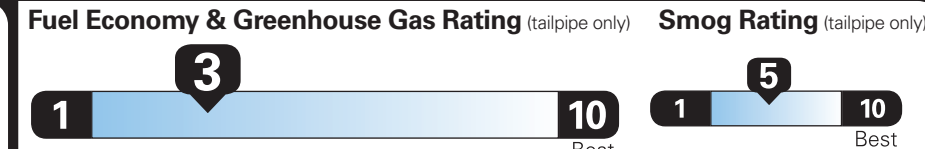

This vehicle emits 566 grams CO₂ per mile. The best emits 0 grams per mile (tailpipe only). Producing and distributing fuel also create emissions; learn more at fueleconomy.gov.

Actual results will vary for many reasons, including driving conditions and how you drive and maintain your vehicle. The average new vehicle gets 29 MPG and costs $8,500 to fuel over 5 years. Cost estimates are based on 15,000 miles per year at $3.30 per gallon. MPGe is miles per gasoline gallon equivalent. Vehicle emissions are a significant cause of climate change and smog.

fueleconomy.gov

Calculate personalized estimates and compare vehicles

GOVERNMENT 5-STAR SAFETY RATINGS

Overall Vehicle Score ★★★★★
Based on the combined ratings of frontal, side and rollover. Should ONLY be compared to other vehicles of similar size and weight.

Frontal Crash Driver Passenger ★★★★★
Based on the risk of injury in a frontal impact. Should ONLY be compared to other vehicles of similar size and weight.

Side Crash Front seat Rear seat ★★★★★
Based on the risk of injury in a side impact.

Rollover ★★★★★
Based on the risk of rollover in a single-vehicle crash.

Star ratings range from 1 to 5 stars (★★★★★), with 5 being the highest. Source: National Highway Traffic Safety Administration (NHTSA). www.safercar.gov or 1-888-327-4236