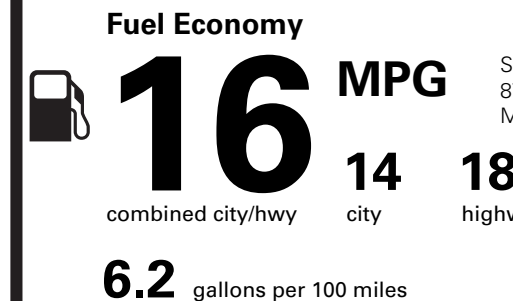

EPA DOT Fuel Economy and Environment

Gasoline Vehicle

Standard Pickup Trucks range from 12 to 87 MPG. The best vehicle rates 146 MPGe.

You spend $7,000

more in fuel costs over 5 years compared to the average new vehicle.

Annual fuel cost $3,100