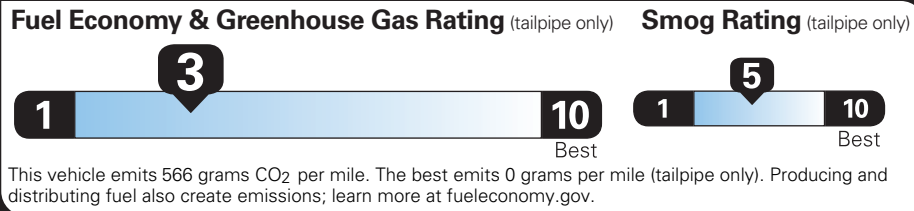

NO CHARGE
NO CHARGE
1,495.00
NO CHARGE
625.00

PRICE INFORMATION

BASE PRICE	\$79,005.00
TOTAL OPTIONS/OTHER	2,120.00
TOTAL VEHICLE & OPTIONS/OTHER	81,125.00
DESTINATION & DELIVERY	2,795.00

EPA DOT Fuel Economy and Environment

Gasoline Vehicle

Standard Pickup Trucks range from 12 to 87 MPG. The best vehicle rates 146 MPGe.

You spend \$7,000
more in fuel costs over 5 years
compared to the average new vehicle.

Annual fuel cost \$3,100