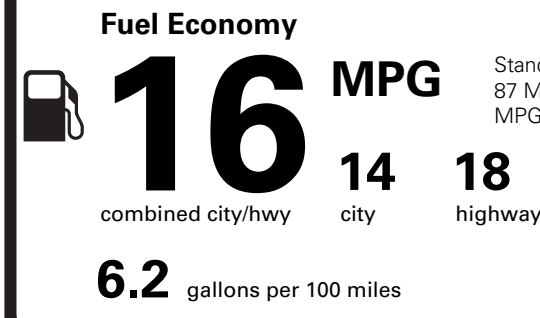

NO CHARGE
NO CHARGE
1,495.00
NO CHARGE
625.00

PRICE INFORMATION

BASE PRICE	\$79,005.00
TOTAL OPTIONS/OTHER	2,120.00
TOTAL VEHICLE & OPTIONS/OTHER	81,125.00
DESTINATION & DELIVERY	2,795.00

EPA DOT Fuel Economy and Environment

Gasoline Vehicle

Standard Pickup Trucks range from 12 to 87 MPG. The best vehicle rates 146 MPGe.

You spend \$7,000
more in fuel costs over 5 years
compared to the average new vehicle.

Annual fuel cost \$3,100