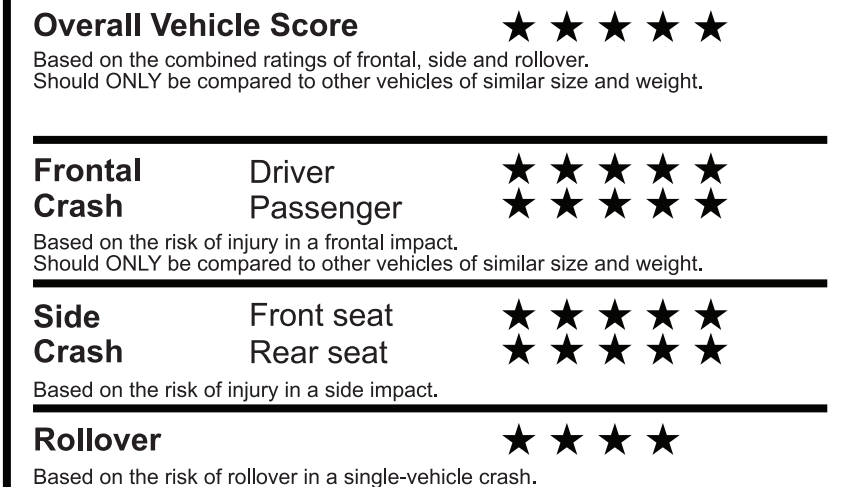

GOVERNMENT 5-STAR SAFETY RATINGS

Star ratings range from 1 to 5 stars (★★★★★), with 5 being the highest. Source: National Highway Traffic Safety Administration (NHTSA). www.safercar.gov or 1-888-327-4236