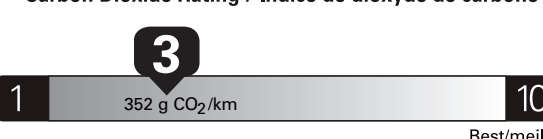

Carbon Dioxide Rating / Indice de dioxyde de carbone

Tailpipe emissions only / Émissions du tuyau d'échappement seulement