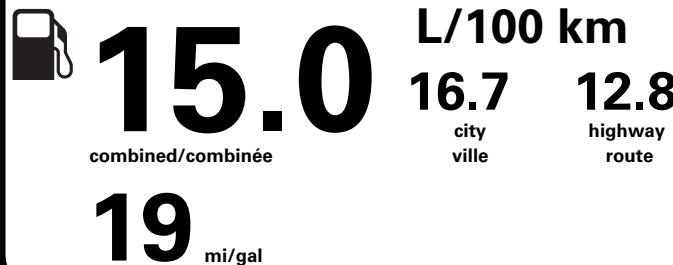

Fuel Consumption / Consommation de carburant

Annual fuel **COST**
for an annual distance of 20,000 km, and an average fuel price of $1.50 per litre

$ 4 500

Coût annuel en carburant

pour une distance annuelle de 20 000 km, et un prix moyen du carburant de 1,50 $ par litre

Standard pickup trucks range from /
Les camionnettes ordinaires font entre
2.7 - 19.7 L_e/100 km

L_e is gasoline litre equivalent
L_e signifie litre équivalent d'essence