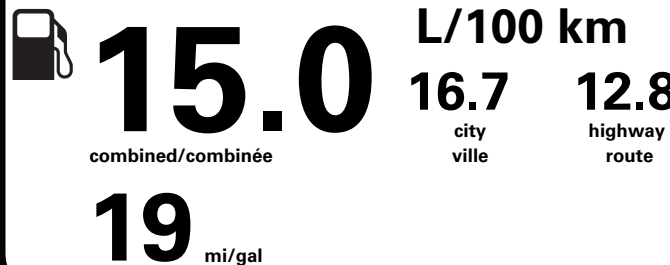

Fuel Consumption / Consommation de carburant

Annual fuel COST
for an annual distance of 20,000 km, and an
average fuel price of $1.50 per litre

$ 4 500

Coût annuel en carburant

pour une distance annuelle de 20 000 km, et un
prix moyen du carburant de 1,50 $ par litre

Standard pickup trucks range
from /
Les camionnettes ordinaires font
entre
2.7 - 19.7 L_e/100 km

L_e is gasoline litre equivalent
L_e signifie litre équivalent d'essence