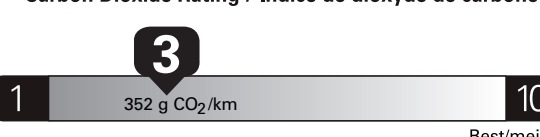

Carbon Dioxide Rating / Indice de dioxyde de carbone