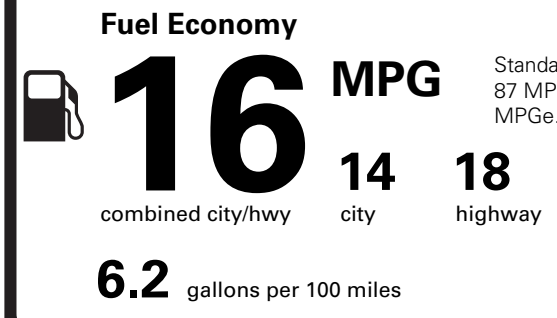

INCLUDED ON THIS VEHICLE

(MSRP)

EQUIPMENT GROUP 801A
•RAPTOR SERIES

OPTIONAL EQUIPMENT/OTHER

- .17" CAST ALUMINUM WHEELS
- LT315/70R17 BSW ALL-TERRAIN
- .4.10 ELECTRONIC LOCK RR AXLE
- 7350# GVWR PACKAGE
- 50 STATE EMISSIONS
- TWIN PANEL MOONROOF
- PRO POWER ONBOARD - 2 KW
- CONN PKG: 1 YR INCL W/FORD APP
- LED TAIL LAMP
- AMBIENT LIGHTING
- BEDLINER-TOUGHBED SPRAYIN*ACCY
- DEALER INSTALLED OPTIONS
- First Aid Kit with Ford Logo

NO CHARGE
1,495.00

625.00

60.00

PRICE INFORMATION

BASE PRICE	$79,005.00
TOTAL OPTIONS/OTHER	2,180.00
TOTAL VEHICLE & OPTIONS/OTHER	81,185.00
DESTINATION & DELIVERY	2,795.00

EPA DOT Fuel Economy and Environment

Gasoline Vehicle

Standard Pickup Trucks range from 12 to 87 MPG. The best vehicle rates 146 MPGe.

You spend $7,000 more in fuel costs over 5 years compared to the average new vehicle.

Annual fuel cost $3,100