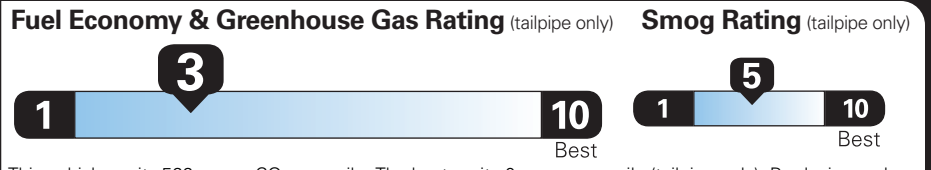

This vehicle emits 566 grams CO₂ per mile. The best emits 0 grams per mile (tailpipe only). Producing and distributing fuel also create emissions; learn more at fueleconomy.gov.

Actual results will vary for many reasons, including driving conditions and how you drive and maintain your vehicle. The average new vehicle gets 29 MPG and costs $8,500 to fuel over 5 years. Cost estimates are based on 15,000 miles per year at $3.30 per gallon. MPGe is miles per gasoline gallon equivalent. Vehicle emissions are a significant cause of climate change and smog.

fueleconomy.gov

Calculate personalized estimates and compare vehicles