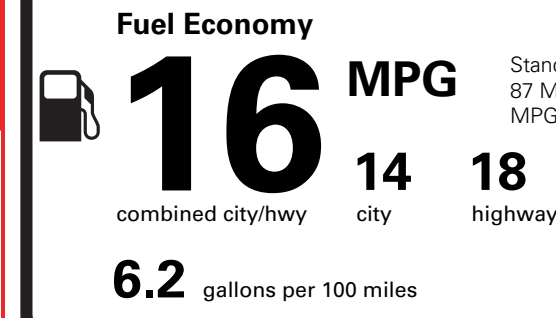

EPA DOT Fuel Economy and Environment

Gasoline Vehicle

Standard Pickup Trucks range from 12 to 87 MPG. The best vehicle rates 146 MPGe.

You spend **\$7,000** more in fuel costs over 5 years compared to the average new vehicle.