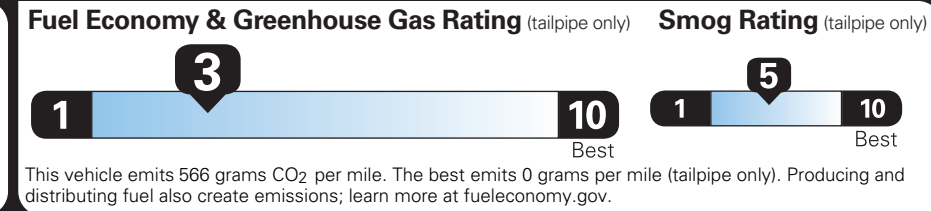

Actual results will vary for many reasons, including driving conditions and how you drive and maintain your vehicle. The average new vehicle gets 29 MPG and costs $8,500 to fuel over 5 years. Cost estimates are based on 15,000 miles per year at $3.30 per gallon. MPGe is miles per gasoline gallon equivalent. Vehicle emissions are a significant cause of climate change and smog.

fueleconomy.gov

Calculate personalized estimates and compare vehicles

GOVERNMENT 5-STAR SAFETY RATINGS

Overall Vehicle Score ★★★★★

Based on the combined ratings of frontal, side and rollover. Should ONLY be compared to other vehicles of similar size and weight.

Frontal Crash	Driver Passenger	★★★★★
Based on the risk of injury in a frontal impact. Should ONLY be compared to other vehicles of similar size and weight.		
Side Crash	Front seat Rear seat	★★★★★
Based on the risk of injury in a side impact.		
Rollover		★★★★
Based on the risk of rollover in a single-vehicle crash.		

Star ratings range from 1 to 5 stars (★★★★★), with 5 being the highest. Source: National Highway Traffic Safety Administration (NHTSA). www.safercar.gov or 1-888-327-4236