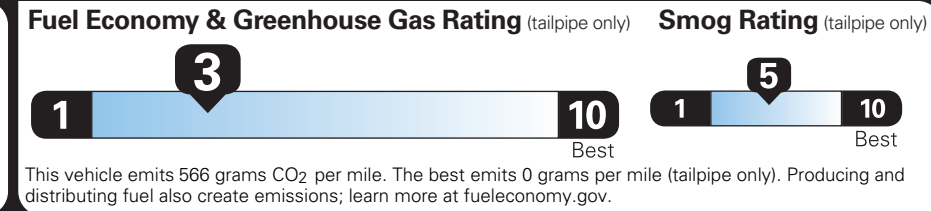

Actual results will vary for many reasons, including driving conditions and how you drive and maintain your vehicle. The average new vehicle gets 29 MPG and costs $8,500 to fuel over 5 years. Cost estimates are based on 15,000 miles per year at $3.30 per gallon. MPGe is miles per gasoline gallon equivalent. Vehicle emissions are a significant cause of climate change and smog.

fueleconomy.gov

Calculate personalized estimates and compare vehicles