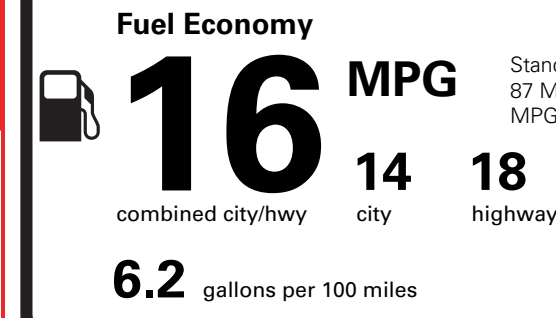

PRICE INFORMATION

BASE PRICE \$79,005.00
TOTAL OPTIONS/OTHER 15,030.00

(MSRP)

TOTAL VEHICLE & OPTIONS/OTHER 94,035.00
DESTINATION & DELIVERY 2,795.00

OPTIONAL EQUIPMENT/OTHER

2026 MODEL YEAR	
SHELTER GREEN	395.00
37 X 12.5R17 BSW ALL-TERRAIN	
.4.10 ELECTRONIC LOCK RR AXLE	
7400# GVWR PACKAGE	
FRONT LICENSE PLATE BRACKET	NO CHARGE
MODULAR FRONT/CARBON BLK BUMPER	
50 STATE EMISSIONS	NO CHARGE
TWIN PANEL MOONROOF	1,495.00
PRO POWER ONBOARD - 2 KW	
CONN PKG: 1 TIME 7YR	745.00
SIRIUSXM W/360L (3 YR PLAN)	300.00
LED TAIL LAMP	
AMBIENT LIGHTING	
BEDLINER-TOUGHBED SPRAYIN*ACCY	625.00

EPA DOT Fuel Economy and Environment

Gasoline Vehicle

Standard Pickup Trucks range from 12 to 87 MPG. The best vehicle rates 146 MPGe.

You spend **\$7,000** more in fuel costs over 5 years compared to the average new vehicle.