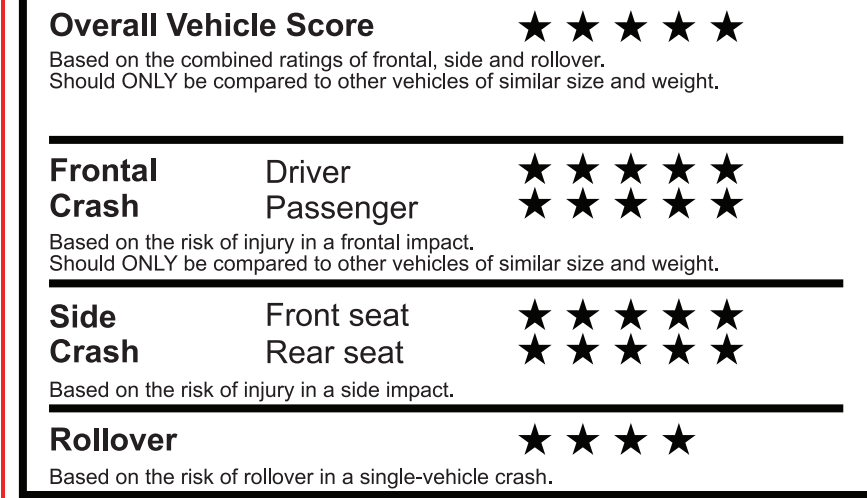

EPA DOT Fuel Economy and Environment

Gasoline Vehicle

Standard Pickup Trucks range from 12 to 87 MPG. The best vehicle rates 146 MPGe.

You spend **\$7,000** more in fuel costs over 5 years compared to the average new vehicle.

fueleconomy.gov

Calculate personalized estimates and compare vehicles

GOVERNMENT 5-STAR SAFETY RATINGS

Star ratings range from 1 to 5 stars (★★★★★), with 5 being the highest. Source: National Highway Traffic Safety Administration (NHTSA). www.safercar.gov or 1-888-327-4236