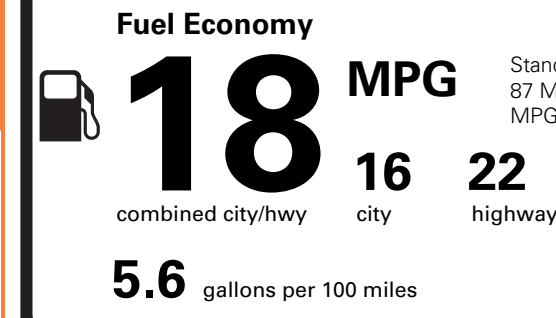

PRICE INFORMATION

Table with 2 columns: Description, (MSRP). Rows include BASE PRICE (\$52,350.00), TOTAL OPTIONS/OTHER (1,715.00), TOTAL VEHICLE & OPTIONS/OTHER (54,065.00), DESTINATION & DELIVERY (2,595.00).

EPA DOT Fuel Economy and Environment

Gasoline Vehicle

Standard Pickup Trucks range from 12 to 87 MPG. The best vehicle rates 146 MPGe.

You spend \$5,250 more in fuel costs over 5 years compared to the average new vehicle.