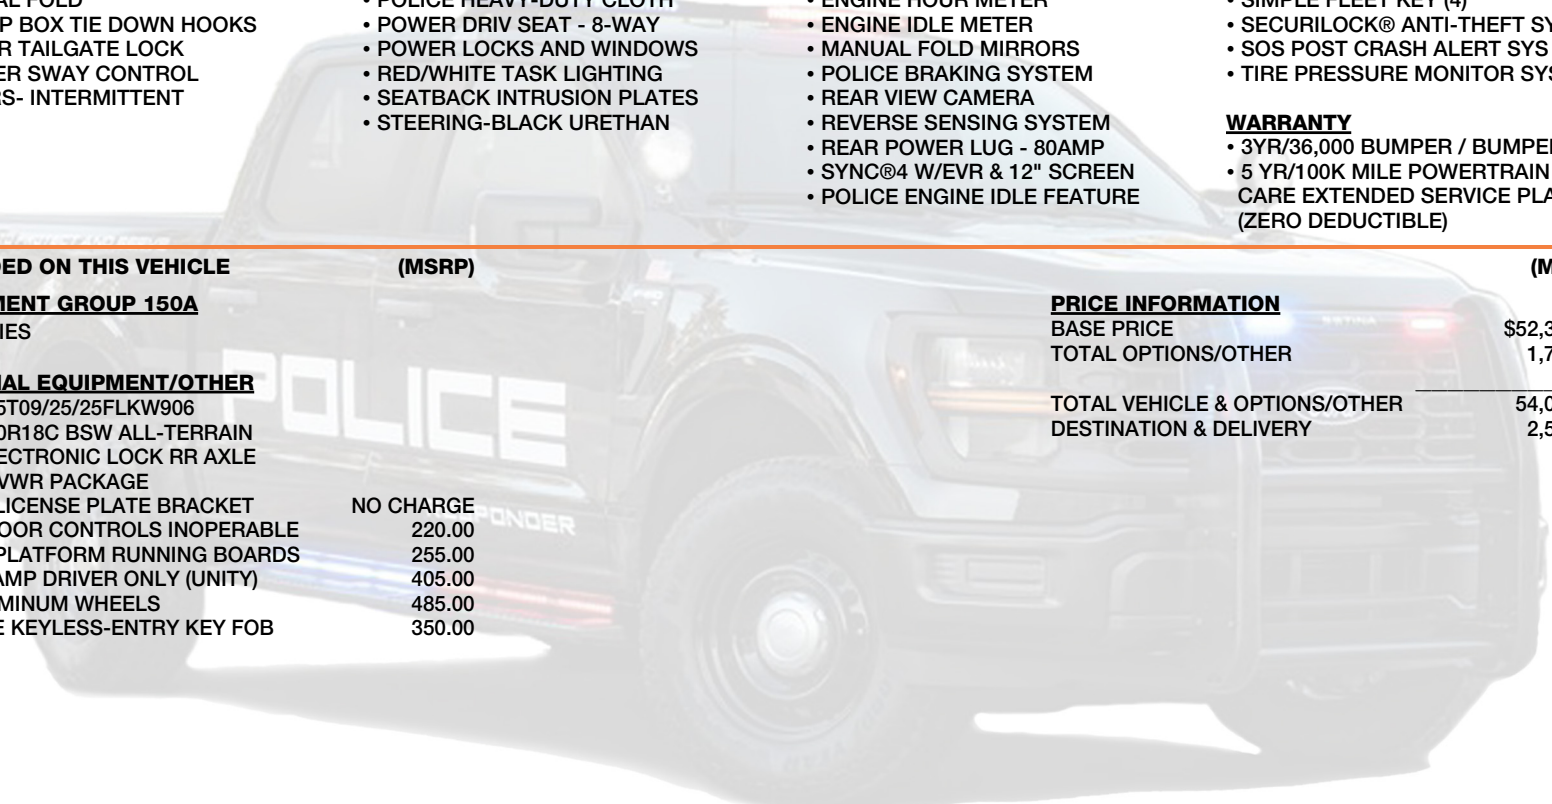

ford.com

VEHICLE DESCRIPTION

POLICE RESPONDER

TK D62340

2026 F150 SUPERCREW FX4 145" WHEELBASE 3.5L V6 ECOBOOST ELEC TEN-SPEED AUTO TRANS

EXTERIOR OXFORD WHITE INTERIOR BLACK 40/BLANK/40

STANDARD EQUIPMENT INCLUDED AT NO EXTRA CHARGE

WARRANTY

- 3YR/36,000 BUMPER / BUMPER 5 YR/100K MILE POWERTRAIN CARE EXTENDED SERVICE PLAN (ZERO DEDUCTIBLE)

INCLUDED ON THIS VEHICLE

(MSRP)

EQUIPMENT GROUP 150A

- XL SERIES

OPTIONAL EQUIPMENT/OTHER

- 1026-735T09/25/25FLKW906 LT265/70R18C BSW ALL-TERRAIN .3.31 ELECTRONIC LOCK RR AXLE 7075# GVWR PACKAGE FRONT LICENSE PLATE BRACKET NO CHARGE REAR-DOOR CONTROLS INOPERABLE 220.00 BLACK PLATFORM RUNNING BOARDS 255.00 SPOT LAMP DRIVER ONLY (UNITY) 405.00 18" ALUMINUM WHEELS 485.00 REMOTE KEYLESS-ENTRY KEY FOB 350.00

PRICE INFORMATION

Table with 2 columns: Description, (MSRP). Rows include BASE PRICE (\$52,350.00), TOTAL OPTIONS/OTHER (1,715.00), TOTAL VEHICLE & OPTIONS/OTHER (54,065.00), DESTINATION & DELIVERY (2,595.00).

EPA DOT Fuel Economy and Environment

Gasoline Vehicle

Standard Pickup Trucks range from 12 to 87 MPG. The best vehicle rates 146 MPGe.

You spend \$5,250 more in fuel costs over 5 years compared to the average new vehicle.