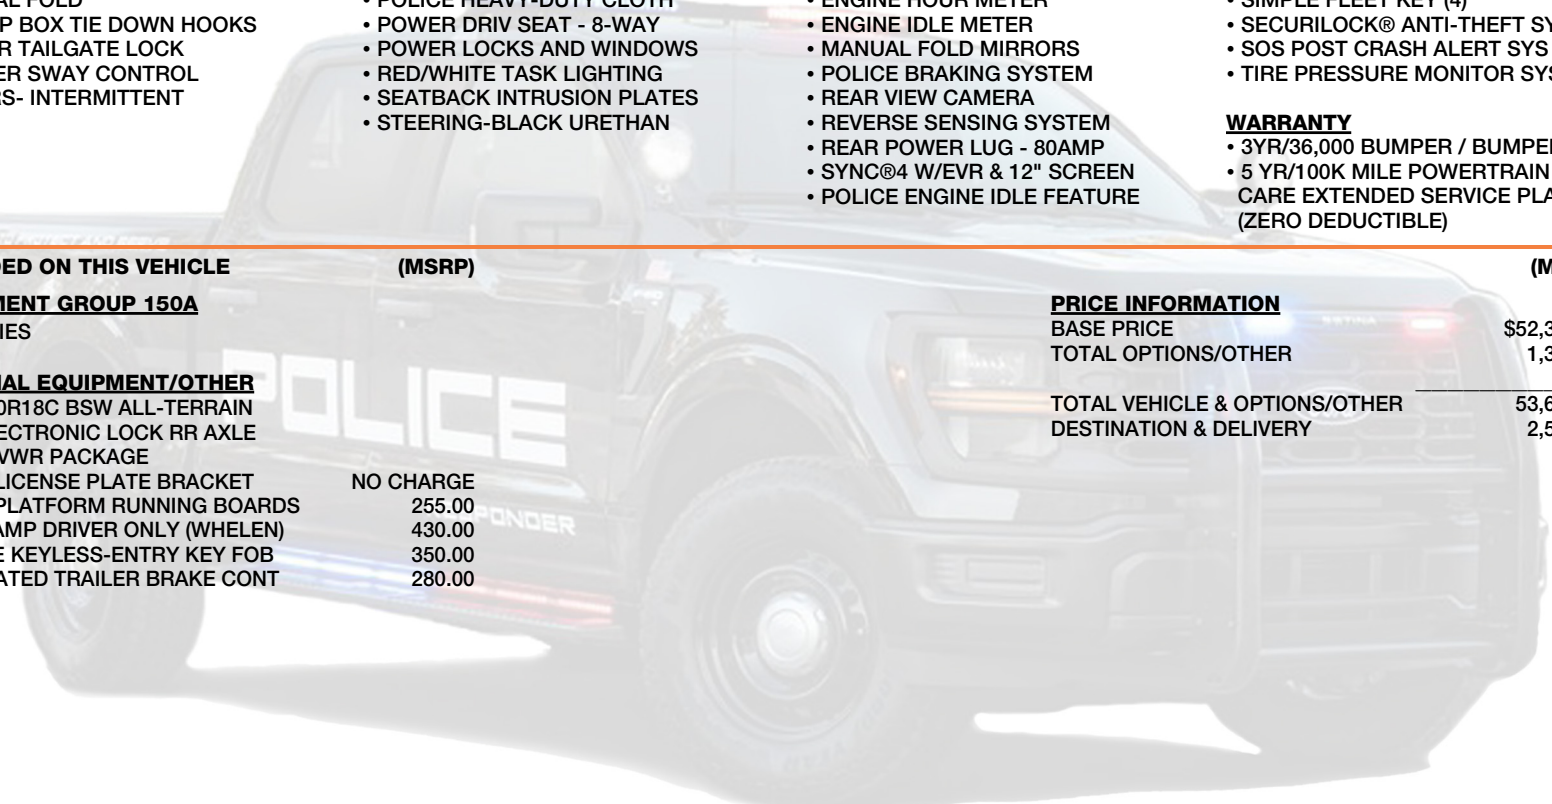

ford.com

VEHICLE DESCRIPTION

POLICE RESPONDER

TK E10320

2026 F150 SUPERCREW FX4 145" WHEELBASE 3.5L V6 ECOBOOST ELEC TEN-SPEED AUTO TRANS

EXTERIOR OXFORD WHITE INTERIOR BLACK 40/BLANK/40

STANDARD EQUIPMENT INCLUDED AT NO EXTRA CHARGE

WARRANTY

- 3YR/36,000 BUMPER / BUMPER 5 YR/100K MILE POWERTRAIN CARE EXTENDED SERVICE PLAN (ZERO DEDUCTIBLE)

INCLUDED ON THIS VEHICLE

(MSRP)

EQUIPMENT GROUP 150A

- XL SERIES

OPTIONAL EQUIPMENT/OTHER

- LT265/70R18C BSW ALL-TERRAIN .3.31 ELECTRONIC LOCK RR AXLE 7075# GVWR PACKAGE FRONT LICENSE PLATE BRACKET NO CHARGE BLACK PLATFORM RUNNING BOARDS 255.00 SPOT LAMP DRIVER ONLY (WHELEN) 430.00 REMOTE KEYLESS-ENTRY KEY FOB 350.00 INTEGRATED TRAILER BRAKE CONT 280.00

PRICE INFORMATION

Table with 2 columns: Description, (MSRP). Rows include BASE PRICE (\$52,350.00), TOTAL OPTIONS/OTHER (1,315.00), TOTAL VEHICLE & OPTIONS/OTHER (53,665.00), DESTINATION & DELIVERY (2,595.00).

EPA DOT Fuel Economy and Environment

Gasoline Vehicle

Standard Pickup Trucks range from 12 to 87 MPG. The best vehicle rates 146 MPGe.

You spend \$5,250 more in fuel costs over 5 years compared to the average new vehicle.