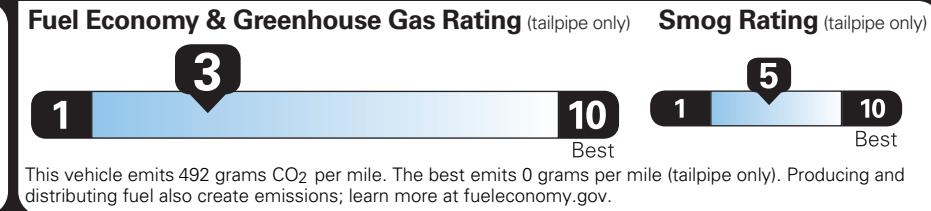

Actual results will vary for many reasons, including driving conditions and how you drive and maintain your vehicle. The average new vehicle gets 29 MPG and costs $8,500 to fuel over 5 years. Cost estimates are based on 15,000 miles per year at $3.30 per gallon. MPGe is miles per gasoline gallon equivalent. Vehicle emissions are a significant cause of climate change and smog.

fueleconomy.gov

Calculate personalized estimates and compare vehicles

GOVERNMENT 5-STAR SAFETY RATINGS

Table showing safety ratings: Overall Vehicle Score (5 stars), Frontal Crash (5 stars), Side Crash (5 stars), Rollover (4 stars).

Star ratings range from 1 to 5 stars (★★★★★), with 5 being the highest. Source: National Highway Traffic Safety Administration (NHTSA). www.safercar.gov or 1-888-327-4236