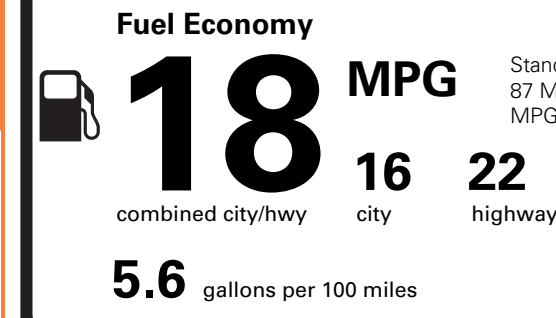

PRICE INFORMATION

Table with 2 columns: Description, (MSRP). Rows include BASE PRICE (\$52,350.00), TOTAL OPTIONS/OTHER (1,315.00), TOTAL VEHICLE & OPTIONS/OTHER (53,665.00), DESTINATION & DELIVERY (2,595.00).

EPA DOT Fuel Economy and Environment

Gasoline Vehicle

Standard Pickup Trucks range from 12 to 87 MPG. The best vehicle rates 146 MPGe.

You spend \$5,250 more in fuel costs over 5 years compared to the average new vehicle.