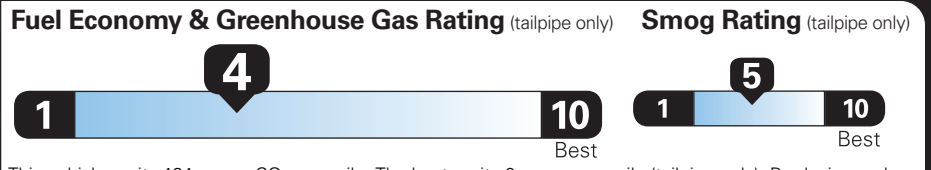

INCLUDED ON THIS VEHICLE

EQUIPMENT GROUP 101A •XL SERIES

OPTIONAL EQUIPMENT/OTHER

- List of optional equipment including wheels, packages, and accessories.

(MSRP)

PRICE INFORMATION

Table showing Base Price (\$50,475.00), Total Options/Other (\$1,885.00), and Total Vehicle & Options/Other (\$52,360.00).

(MSRP)

EPA DOT Fuel Economy and Environment

Gasoline Vehicle

Fuel Economy: 19 MPG combined city/hwy, 17 city, 23 highway. 5.3 gallons per 100 miles.

Standard Pickup Trucks range from 12 to 87 MPG. The best vehicle rates 146 MPGe.

You spend \$4,500 more in fuel costs over 5 years compared to the average new vehicle.

Annual fuel cost \$2,600

Actual results will vary for many reasons, including driving conditions and how you drive and maintain your vehicle.