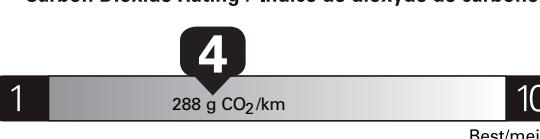

Carbon Dioxide Rating / Indice de dioxyde de carbone

Tailpipe emissions only / Émissions du tuyau d'échappement seulement