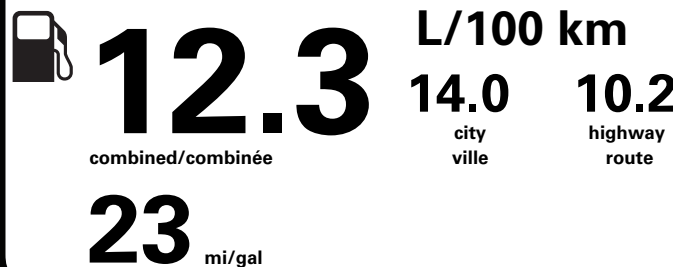

SAFETY/SECURITY

- ADVANCETRAC™ W/ ROLL STABILITY CONTROL AIRBAGS - SAFETY CANOPY® AIRBAGS-DRIVER/PASSENGER CENTRE HIGH MOUNT STOPLAMP DAYTIME RUNNING LIGHTS PERIMETER ALARM SECURE PKG 1 YR INCLUDED SECURILOCK® ANTI-THEFT SYS SOS POST CRASH ALERT SYST TIRE PRESSURE MONITOR SYS

WARRANTY

- 3YR/60,000KM BASIC 5YR/100,000KM POWERTRAIN ROADSIDE ASSISTANCE 24 HRS

INCLUDED ON THIS VEHICLE

EQUIPMENT GROUP 103A

- XL SERIES 17" SILVER PAINTED ALUM WHEEL CHROME FRONT/REAR BUMPERS FOG LAMPS REAR PRIVACY GLASS W/DFRST

OPTIONAL EQUIPMENT/OTHER

- 2026 MODEL YEAR FEDERAL EXCISE TAX 3.5L V6 ECOBOOST ENGINE .265/70R17 BSW ALL-TERRAIN 3.55 ELECTRONIC LOCKING AXLE 7200# GVWR PACKAGE BLACK PLATFORM RUNNING BRDS TOW/HAUL PACKAGE TRAILER BRAKE CONTROLLER FX4 OFF-ROAD PACKAGE SKID PLATES TAILGATE STEP CONN PKG: 1YR INCL W/FORD APP BEDLINER TOUH BED SPRAY-IN

(MSRP)*

1,395.00

100.00

NO CHARGE

NO CHARGE

600.00

1,175.00

1,775.00

550.00

700.00

PRICE INFORMATION

BASE PRICE $67,560.00 TOTAL OPTIONS/OTHER 6,295.00

TOTAL VEHICLE & OPTIONS/OTHER 73,855.00 DESTINATION & DELIVERY 2,695.00

TOTAL BEFORE REDUCTIONS 76,550.00 XL SERIES DISCOUNT - 1,750.00

TOTAL REDUCTIONS - 1,750.00

"THIS VEH. NOT INTENDED FOR SALE OR REGISTRATION IN US" RETAIL PRICES EXCLUDE GST/HST

Canada

ENERGUIDE

Gasoline Vehicle Véhicule à essence

Fuel Consumption / Consommation de carburant

Annual fuel cost for an annual distance of 20,000 km, and an average fuel price of $1.50 per litre

$ 3 690

Coût annuel en carburant pour une distance annuelle de 20 000 km, et un prix moyen du carburant de 1,50 $ par litre

Standard pickup trucks range from 2.7 - 19.7 L_e/100 km

L_e is gasoline litre equivalent L_e signifie litre équivalent d'essence