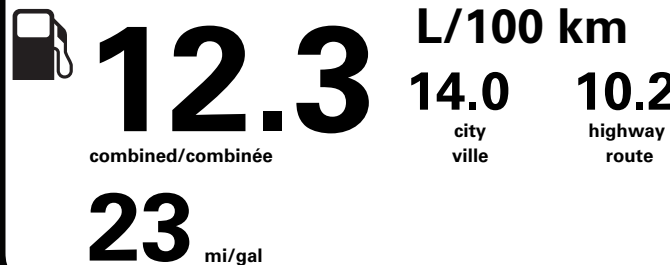

SAFETY/SECURITY

- ADVANCETRAC™ W/ ROLL STABILITY CONTROL AIRBAGS - SAFETY CANOPY® AIRBAGS-DRIVER/PASSENGER CENTRE HIGH MOUNT STOPLAMP DAYTIME RUNNING LIGHTS PERIMETER ALARM SECURE PKG 1 YR INCLUDED SECURILOCK® ANTI-THEFT SYS SOS POST CRASH ALERT SYST TIRE PRESSURE MONITOR SYS

WARRANTY

- 3YR/60,000KM BASIC 5YR/100,000KM POWERTRAIN ROADSIDE ASSISTANCE 24 HRS

INCLUDED ON THIS VEHICLE

EQUIPMENT GROUP 103A

- XL SERIES 17" SILVER PAINTED ALUM WHEEL CHROME FRONT/REAR BUMPERS FOG LAMPS REAR PRIVACY GLASS W/DFRST

OPTIONAL EQUIPMENT/OTHER

- 2026 MODEL YEAR FEDERAL EXCISE TAX 3.5L V6 ECOBOOST ENGINE LT265/70R17C BSW ALL-TERRAIN 3.55 ELECTRONIC LOCKING AXLE 7200# GVWR PACKAGE TOW/HAUL PACKAGE TRAILER BRAKE CONTROLLER CONN PKG: 1YR INCL W/FORD APP BEDLINER TOUH BED SPRAY-IN

(MSRP)*

1,395.00

100.00

NO CHARGE

350.00

NO CHARGE

1,175.00

700.00

PRICE INFORMATION

BASE PRICE $67,060.00 TOTAL OPTIONS/OTHER 3,720.00

TOTAL VEHICLE & OPTIONS/OTHER 70,780.00 DESTINATION & DELIVERY 2,695.00

TOTAL BEFORE REDUCTIONS 73,475.00 XL SERIES DISCOUNT - 1,750.00

TOTAL REDUCTIONS - 1,750.00

"THIS VEH. NOT INTENDED FOR SALE OR REGISTRATION IN US" RETAIL PRICES EXCLUDE GST/HST

Canada

ENERGUIDE

Gasoline Vehicle Véhicule à essence

Fuel Consumption / Consommation de carburant