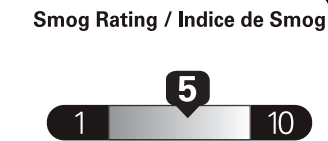

Annual fuel COST for an annual distance of 20,000 km, and an average fuel price of $1.50 per litre

$ 3 690

Coût annuel en carburant pour une distance annuelle de 20 000 km, et un prix moyen du carburant de 1,50 $ par litre

Standard pickup trucks range from 2.7 - 19.7 L_e/100 km