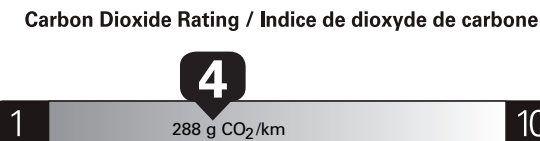

Annual fuel COST for an annual distance of 20,000 km, and an average fuel price of $1.50 per litre

$ 3 690

Coût annuel en carburant pour une distance annuelle de 20 000 km, et un prix moyen du carburant de 1,50 $ par litre

Standard pickup trucks range from 2.7 - 19.7 L_e/100 km

L_e is gasoline litre equivalent L_e signifie litre équivalent d'essence

Tailpipe emissions only / Émissions du tuyau d'échappement seulement

Estimates are based on Government of Canada approved criteria and testing methods. Vehicle's actual fuel consumption will vary.

Estimations établies selon des méthodes d'essai et des critères approuvés par le gouvernement du Canada. La consommation de carburant réelle du véhicule variera.

vehicles.nrcan.gc.ca

vehicules.nrcan.gc.ca

U.S. GOVERNMENT SAFETY RATINGS COTES DE SÉCURITÉ DU GOUVERNEMENT AMÉRICAIN

Table with safety ratings: Overall Vehicle Score (5 stars), Frontal Crash (5 stars), Side Crash (5 stars), Rollover (4 stars)

Star ratings range from 1 to 5 stars (*****), with 5 being the highest. Les cotes varient de 1 à 5 étoiles (*****), 5 étant la cote la plus élevée.

Source: U.S. National Highway Traffic Safety Administration For more information / Pour de plus amples renseignements www.safercar.gov