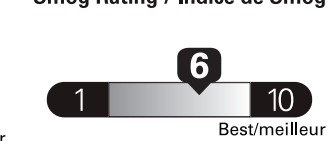

Smog Rating / Indice de Smog

Tailpipe emissions only / Émissions du tuyau d'échappement seulement

Estimates are based on Government of Canada approved criteria and testing methods. Vehicle's actual fuel consumption will vary.

Estimations établies selon des méthodes d'essai et des critères approuvés par le gouvernement du Canada. La consommation de carburant réelle du véhicule variera.