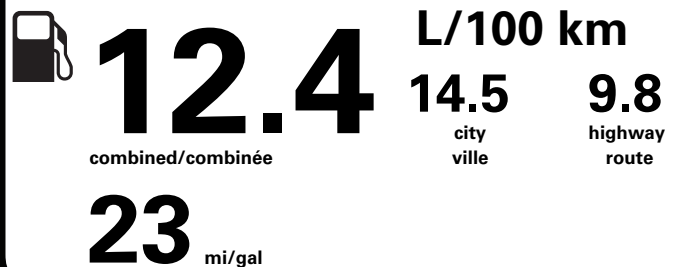

SAFETY/SECURITY

- ADVANCETRAC™ W/ ROLL STABILITY CONTROL
- AIRBAG - FRONT SEAT MOUNTED SIDE IMPACT
- AIRBAGS - SAFETY CANOPY®
- PERIMETER ALARM
- SECURE PKG 1 YR INCLUDED
- SOS POST CRASH ALERT SYST
- STOP LAMP, HIGH MOUNT CTR
- TIRE PRESSURE MONITOR SYS

WARRANTY

- 3 YR/60,000 KM BASIC
- 5YEAR/100,000 KM POWERTRAIN
- ROADSIDE ASSISTANCE 24 HRS

INCLUDED ON THIS VEHICLE

EQUIPMENT GROUP 101A

•XL SERIES

OPTIONAL EQUIPMENT/OTHER

- 2025 MODEL YEAR
- FEDERAL EXCISE TAX 100.00
- .17" SILVER STEEL WHEELS
- .136 LITRE/ 36 GALLON FUEL TAN
- 3.5L V6 ECOBOOST ENGINE - 1,925.00
- .265/70R17 BSW ALL-TERRAIN
- 3.55 ELECTRONIC LOCK RR AXLE NO CHARGE
- 7200# GVWR PACKAGE NO CHARGE
- 50 STATE EMISSIONS NO CHARGE
- TOW/HAUL PACKAGE 900.00
- .INTEGRATED TRLR BRAKE CNTRL
- VINYL 40/20/40 NO CHARGE
- BED LINER DROP-IN *ACCY 395.00

(MSRP)*

100.00

NO CHARGE

NO CHARGE

900.00

NO CHARGE

395.00

PRICE INFORMATION

BASE PRICE	$68,255.00
TOTAL OPTIONS/OTHER	- 530.00
TOTAL VEHICLE & OPTIONS/OTHER	67,725.00
DESTINATION & DELIVERY	2,395.00

TOTAL BEFORE REDUCTIONS 70,120.00

XL SERIES DISCOUNT - 1,750.00

TOTAL REDUCTIONS - 1,750.00

"THIS VEH. NOT INTENDED FOR SALE OR REGISTRATION IN US" RETAIL PRICES EXCLUDE GST/HST

(MSRP)*

Canada

ENERGUIDE

Gasoline Vehicle
Véhicule à essence

Fuel Consumption / Consommation de carburant

Annual fuel COST

for an annual distance of 20,000 km, and an average fuel price of $1.55 per litre

$ 3 844

Coût annuel en carburant

pour une distance annuelle de 20 000 km, et un prix moyen du carburant de 1,55 $ par litre

Standard pickup trucks range

from /
Les camionnettes ordinaires font
entre
2.7 - 19.7 L_e/100 km

L_e is gasoline litre equivalent
L_e signifie litre équivalent d'essence