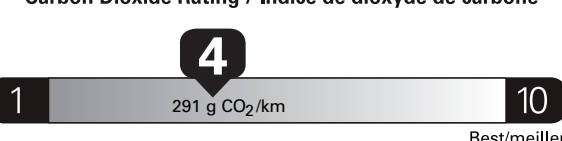

Carbon Dioxide Rating / Indice de dioxyde de carbone