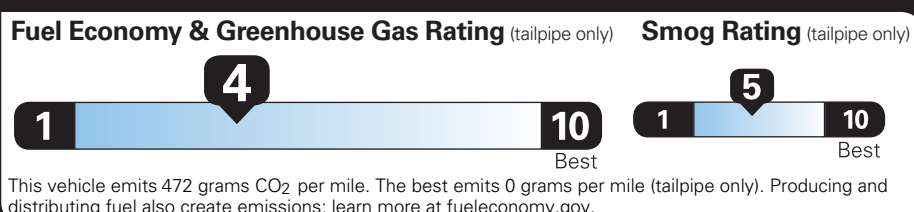

EPA DOT Fuel Economy and Environment

Gasoline Vehicle

Fuel Economy 19 MPG combined city/hwy, 16 city, 24 highway, 5.3 gallons per 100 miles

Standard Pickup Trucks range from 12 to 87 MPG. The best vehicle rates 146 MPGe.

You spend $4,500 more in fuel costs over 5 years compared to the average new vehicle.

Annual fuel cost $2,600