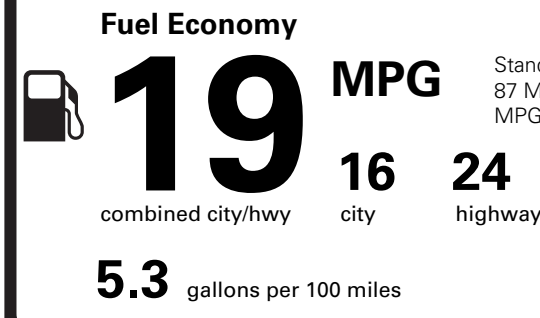

1,010.00

NO CHARGE

PRICE INFORMATION

BASE PRICE	\$47,820.00
TOTAL OPTIONS/OTHER	3,950.00
TOTAL VEHICLE & OPTIONS/OTHER	51,770.00
DESTINATION & DELIVERY	2,795.00

(MSRP)

EPA DOT Fuel Economy and Environment

Gasoline Vehicle

Standard Pickup Trucks range from 12 to 87 MPG. The best vehicle rates 146 MPGe.

You spend
\$4,500
more in fuel costs over 5 years compared to the average new vehicle.

Annual fuel cost
\$2,600

Actual results will vary for many reasons, including driving conditions and how you drive and maintain your vehicle. The average new vehicle gets 29 MPG and costs \$8,500 to fuel over 5 years. Cost estimates are based on 15,000 miles per year at \$3.30 per gallon. MPGe is miles per gasoline gallon equivalent. Vehicle emissions are a significant cause of climate change and smog.