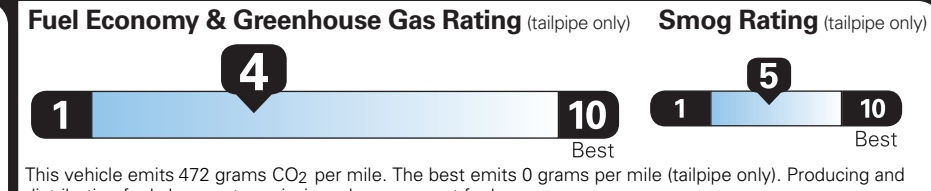

1,010.00

NO CHARGE

PRICE INFORMATION

BASE PRICE	\$47,820.00
TOTAL OPTIONS/OTHER	3,950.00
TOTAL VEHICLE & OPTIONS/OTHER	51,770.00
DESTINATION & DELIVERY	2,795.00

(MSRP)

EPA DOT Fuel Economy and Environment

Gasoline Vehicle

Standard Pickup Trucks range from 12 to 87 MPG. The best vehicle rates 146 MPGe.

You spend
\$4,500
more in fuel costs over 5 years compared to the average new vehicle.

Annual fuel cost
\$2,600

Actual results will vary for many reasons, including driving conditions and how you drive and maintain your vehicle. The average new vehicle gets 29 MPG and costs \$8,500 to fuel over 5 years. Cost estimates are based on 15,000 miles per year at \$3.30 per gallon. MPGe is miles per gasoline gallon equivalent. Vehicle emissions are a significant cause of climate change and smog.