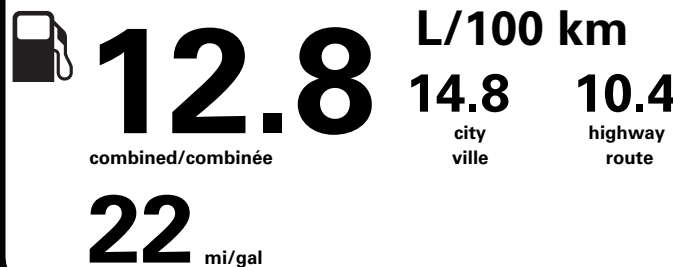

(MSRP)*

1,395.00

100.00

1,925.00

NO CHARGE

600.00

550.00

NO CHARGE

1,175.00

1,775.00

PRICE INFORMATION

BASE PRICE	$67,060.00
TOTAL OPTIONS/OTHER	7,520.00
TOTAL VEHICLE & OPTIONS/OTHER	74,580.00
DESTINATION & DELIVERY	2,695.00

TOTAL BEFORE REDUCTIONS 77,275.00
XL SERIES DISCOUNT - 1,750.00

TOTAL REDUCTIONS - 1,750.00

"THIS VEH. NOT INTENDED FOR SALE OR REGISTRATION IN US" RETAIL PRICES EXCLUDE GST/HST

(MSRP)*

SOLD TO/VENDU A Lakeland Ford Sales (2009) Ltd 3434 - 2nd Avenue West Prince Albert SK CAN S6V 5G2	B40 689	RAMP ONE/ TERMINAL UN CW69	DEALER NO./CONCESSIONNAIRE B40 689
SHIP TO (IF OTHER THAN SOLD TO) / EXPEDIER A (SI AUTRE QUE L'ACHETEUR)	RAMP TWO/ TERMINAL DEUX	FINAL ASSEMBLY PLANT/ USINE DE MONTAGE KANSAS CITY	TOTAL MSRP $75,525.00 * MANUFACTURER'S SUGGESTED RETAIL PRICE = MSRP * NOTE: THIS PRICE HAS BEEN DEVELOPED AS A GUIDE. DEALERS MAY SELL FOR LESS AND ARE NOT UNDER ANY OBLIGATION TO ACCEPT THIS SUGGESTED RETAIL PRICE.
SHIP THROUGH/EXPEDIER VIA	METHOD OF TRANSP / MODE DE TRANSPORT CONVOY	ITEM #: B4-F778 O/T 2 TB171 N RE 2X 635 001576 02 17 26	

Gasoline Vehicle
Véhicule à essence

Fuel Consumption / Consommation de carburant

Annual fuel **COST**
for an annual distance of 20,000 km, and an average fuel price of $1.50 per litre

$ 3 840

Coût annuel en carburant

pour une distance annuelle de 20 000 km, et un prix moyen du carburant de 1,50 $ par litre

Standard pickup trucks range from /
Les camionnettes ordinaires font entre
2.7 - 19.7 L_e/100 km

L_e is gasoline litre equivalent
L_e signifie litre équivalent d'essence

Carbon Dioxide Rating / Indice de dioxyde de carbone

Tailpipe emissions only / Émissions du tuyau d'échappement seulement

Smog Rating / Indice de Smog

Estimates are based on Government of Canada approved criteria and testing methods. Vehicle's actual fuel consumption will vary.

Estimations établies selon des méthodes d'essai et des critères approuvés par le gouvernement du Canada. La consommation de carburant réelle du véhicule variera.

For more information visit

vehicles.nrcan.gc.ca

Pour plus d'information visitez

vehicules.nrcan.gc.ca

U.S. GOVERNMENT SAFETY RATINGS
COTES DE SÉCURITÉ DU GOUVERNEMENT AMÉRICAIN

Overall Vehicle Score / Cote globale du véhicule	★★★★★
Frontal Crash / Collision frontale	★★★★★
Side Crash / Collision latérale	★★★★★
Rollover / Capotage	★★★★

Star ratings range from 1 to 5 stars (*****), with 5 being the highest.
Les cotes varient de 1 à 5 étoiles (*****), 5 étant la cote la plus élevée.

Source: U.S. National Highway Traffic Safety Administration
For more information / Pour de plus amples renseignements
www.safercar.gov

1FTFW1L58TKD54413

FordPass Connect™

Download the FordPass™ app* and you can:

1. **Access Vehicle Control Features**
2. Remotely start, lock and unlock your vehicle.
   - Locate your vehicle and check approximate fuel range.
   - Receive vehicle health alerts.

1. **Activate 4G LTE Wi-Fi Hotspot**
2. New vehicles include a 3-month or 3GB data (whichever comes first) Wi-Fi trial.
   - Connect up to ten Wi-Fi-equipped devices.

Ask your sales consultant for more details.

Scan code not operational at this time

FOR PLANT USE ONLY

Insist on Ford Protect! The only extended service plan fully backed by Ford and honored at every Ford dealership in the US and Canada. See your Ford dealer for additional details, or visit www.ford.ca for more information.

Personalize your vehicle with Ford Custom Accessories. Genuine Ford Accessories are engineered for your vehicle and can be included under the Ford New Vehicle Limited Warranty. Certain conditions, limitations and exclusions apply. See your Dealer for details.