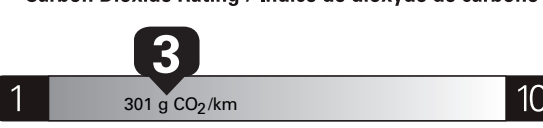

Carbon Dioxide Rating / Indice de dioxyde de carbone

Tailpipe emissions only / Émissions du tuyau d'échappement seulement