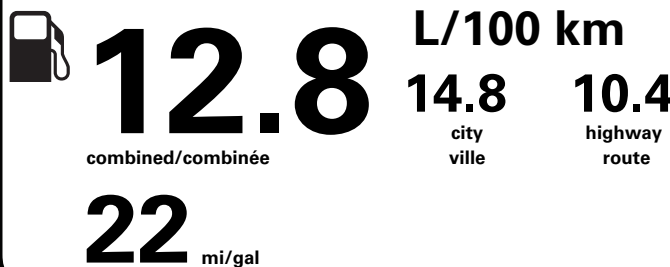

SAFETY/SECURITY

- ADVANCETRAC™ W/ ROLL STABILITY CONTROL AIRBAGS - SAFETY CANOPY® AIRBAGS-DRIVER/PASSENGER CENTRE HIGH MOUNT STOPLAMP DAYTIME RUNNING LIGHTS PERIMETER ALARM SECURE PKG 1 YR INCLUDED SECURILOCK® ANTI-THEFT SYS SOS POST CRASH ALERT SYST TIRE PRESSURE MONITOR SYS

WARRANTY

- 3YR/60,000KM BASIC 5YR/100,000KM POWERTRAIN ROADSIDE ASSISTANCE 24 HRS

INCLUDED ON THIS VEHICLE

EQUIPMENT GROUP 101A

•XL SERIES

OPTIONAL EQUIPMENT/OTHER

- 2026 MODEL YEAR FEDERAL EXCISE TAX 100.00 .17" SILVER STEEL WHEELS 5.0L V8 ENGINE 1,925.00 .265/70R17 BSW ALL-TERRAIN 3.31 NON-LIMITED-SLIP AXLE 7200# GVWR PACKAGE 600.00 BLACK PLATFORM RUNNING BRDS 50 STATE EMISSIONS NO CHARGE CONN PKG: 1YR INCL W/FORD APP VINYL 40/20/40 FR SEAT NO CHARGE BEDLINER TOUH BED SPRAY-IN 700.00

(MSRP)*

100.00

1,925.00

600.00

NO CHARGE

NO CHARGE

700.00

PRICE INFORMATION

Table with 2 columns: Description, (MSRP)*. Rows: BASE PRICE ($67,560.00), TOTAL OPTIONS/OTHER (3,325.00), TOTAL VEHICLE & OPTIONS/OTHER (70,885.00), DESTINATION & DELIVERY (2,695.00).

TOTAL BEFORE REDUCTIONS 73,580.00 XL SERIES DISCOUNT - 1,750.00

TOTAL REDUCTIONS - 1,750.00

"THIS VEH. NOT INTENDED FOR SALE OR REGISTRATION IN US" RETAIL PRICES EXCLUDE GST/HST

Gasoline Vehicle Véhicule à essence

Fuel Consumption / Consommation de carburant

Annual fuel COST for an annual distance of 20,000 km, and an average fuel price of $1.50 per litre

$ 3 840

Coût annuel en carburant

pour une distance annuelle de 20 000 km, et un prix moyen du carburant de 1,50 $ par litre

Standard pickup trucks range from / Les camionnettes ordinaires font entre 2.7 - 19.7 L_e/100 km

L_e is gasoline litre equivalent L_e signifie litre équivalent d'essence