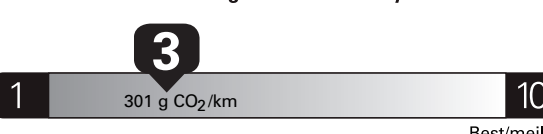

Carbon Dioxide Rating / Indice de dioxyde de carbone