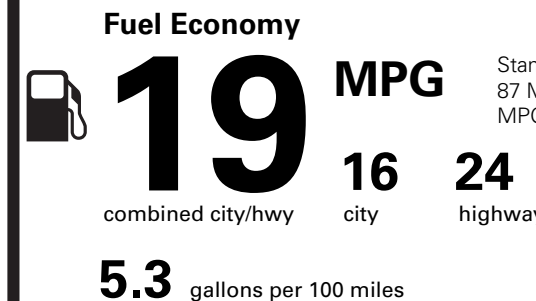

FUNCTIONAL

- 5G MODEM, AM/FM STEREO, AUTO HOLD, BLIS W/CROSS-TRAFFIC ALERT, CLASS IV TRAILER HITCH W/ SMART TRLR TOW CONNECTOR, CURVE CONTROL, FORD APP, LANE-KEEPING SYSTEM, POST-COLLISION BRAKING, PRE-COLLISION ASSIST W/AEB, REAR PARKING SENSORS, REAR VIEW CAMERA, SELECTABLE DRIVE MODES, SYNC@4 W/EVR & 12" SCREEN

SAFETY/SECURITY

- ADVANCETRAC™ WITH RSC®, AIRBAGS - FRONT SEAT MOUNTED SIDE IMPACT, AIRBAGS - SAFETY CANOPY®, CTR HIGH MOUNT STOP LAMP, PERIMETER ALARM, SECURE PKG 1 YR INCLUDED, SOS POST-CRASH ALERT SYSTM™, TIRE PRESSURE MONIT SYS

WARRANTY

- 3YR/36,000 BUMPER / BUMPER, 5YR/60,000 POWERTRAIN, 5YR/60,000 ROADSIDE ASSIST, 8YR/100,000 HYBRID BATTERY

INCLUDED ON THIS VEHICLE

EQUIPMENT GROUP 101A

•XL SERIES

OPTIONAL EQUIPMENT/OTHER

- 1032-679T10/17/25PAQS017, .17" SILVER STEEL WHEELS, 5.0L V8 ENGINE, 265/70R 17 BSW ALL-TERRAIN, 3.31 RATIO REGULAR AXLE, 7200# GVWR PACKAGE, FRONT LICENSE PLATE BRACKET, 50 STATE EMISSIONS, EXTENDED RANGE 36GAL FUEL TANK, CONN PKG: 1 YR INCL W/FORD APP, VINYL 40/20/40 FRONT SEAT, PRIVACY GLASS W/REAR DEFROSTER

(MSRP)

120.00

NO CHARGE

NO CHARGE

NO CHARGE

NO CHARGE

100.00

PRICE INFORMATION

Table with 2 columns: Description, (MSRP). Rows include BASE PRICE ($50,475.00), TOTAL OPTIONS/OTHER (220.00), TOTAL VEHICLE & OPTIONS/OTHER (50,695.00), DESTINATION & DELIVERY (2,595.00).

EPA DOT

Fuel Economy and Environment

Gasoline Vehicle

Standard Pickup Trucks range from 12 to 87 MPG. The best vehicle rates 146 MPGe.

You spend $4,500

more in fuel costs over 5 years compared to the average new vehicle.

Annual fuel cost $2,600