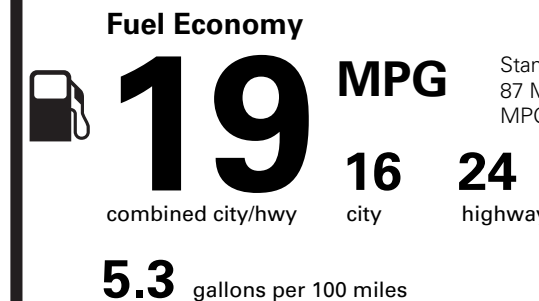

WARRANTY

- 3YR/36,000 BUMPER / BUMPER, 5YR/60,000 POWERTRAIN, 5YR/60,000 ROADSIDE ASSIST, 8YR/100,000 HYBRID BATTERY

INCLUDED ON THIS VEHICLE

EQUIPMENT GROUP 101A

- XL SERIES

OPTIONAL EQUIPMENT/OTHER

- .17" SILVER STEEL WHEELS, 5.0L V8 ENGINE, 265/70R 17 BSW ALL-TERRAIN, 3.31 RATIO REGULAR AXLE, 7100# GVWR PACKAGE, FRONT LICENSE PLATE BRACKET, 50 STATE EMISSIONS, EXTENDED RANGE 36GAL FUEL TANK, CONN PKG: 1 YR INCL W/FORD APP, VINYL 40/20/40 FRONT SEAT

(MSRP)

2,340.00

NO CHARGE

NO CHARGE

NO CHARGE

NO CHARGE

PRICE INFORMATION

Table with 2 columns: Description, (MSRP). Rows include BASE PRICE (\$47,820.00), TOTAL OPTIONS/OTHER (2,340.00), TOTAL VEHICLE & OPTIONS/OTHER (50,160.00), DESTINATION & DELIVERY (2,795.00).

EPA DOT

Fuel Economy and Environment

Gasoline Vehicle

Standard Pickup Trucks range from 12 to 87 MPG. The best vehicle rates 146 MPGe.

You spend \$4,500

more in fuel costs over 5 years compared to the average new vehicle.

Annual fuel cost \$2,600

This vehicle emits 472 grams CO2 per mile. The best emits 0 grams per mile (tailpipe only). Producing and distributing fuel also create emissions; learn more at fueleconomy.gov.