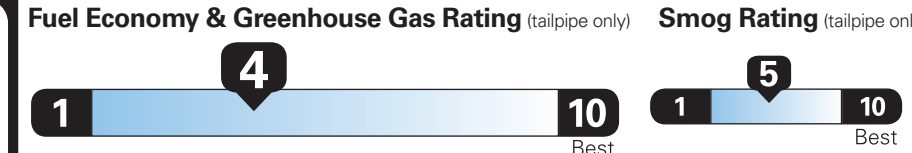

This vehicle emits 472 grams CO2 per mile. The best emits 0 grams per mile (tailpipe only). Producing and distributing fuel also create emissions; learn more at fueleconomy.gov.

Actual results will vary for many reasons, including driving conditions and how you drive and maintain your vehicle. The average new vehicle gets 29 MPG and costs $8,500 to fuel over 5 years. Cost estimates are based on 15,000 miles per year at $3.30 per gallon. MPGe is miles per gasoline gallon equivalent. Vehicle emissions are a significant cause of climate change and smog.

fueleconomy.gov

Calculate personalized estimates and compare vehicles

GOVERNMENT 5-STAR SAFETY RATINGS

Overall Vehicle Score ★★★★★ Based on the combined ratings of frontal, side and rollover. Should ONLY be compared to other vehicles of similar size and weight.

Frontal Crash Driver Passenger ★★★★★

Based on the risk of injury in a frontal impact. Should ONLY be compared to other vehicles of similar size and weight.

Side Crash Front seat Rear seat ★★★★★

Based on the risk of injury in a side impact.

Rollover ★★★★★

Based on the risk of rollover in a single-vehicle crash.

Star ratings range from 1 to 5 stars (★★★★★), with 5 being the highest. Source: National Highway Traffic Safety Administration (NHTSA). www.safercar.gov or 1-888-327-4236