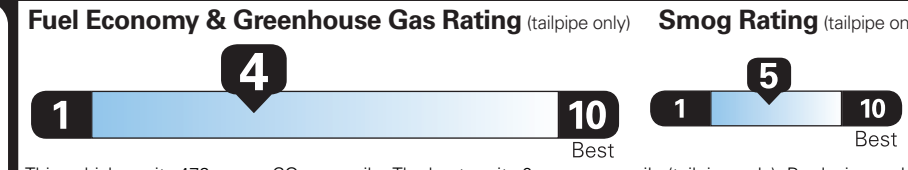

Table with 2 columns: Description, (MSRP). Rows include BASE PRICE (\$50,475.00), TOTAL OPTIONS/OTHER (220.00), TOTAL VEHICLE & OPTIONS/OTHER (50,695.00), DESTINATION & DELIVERY (2,595.00).

EPA DOT

Fuel Economy and Environment

Gasoline Vehicle

Standard Pickup Trucks range from 12 to 87 MPG. The best vehicle rates 146 MPGe.

You spend \$4,500 more in fuel costs over 5 years compared to the average new vehicle.

Annual fuel cost \$2,600