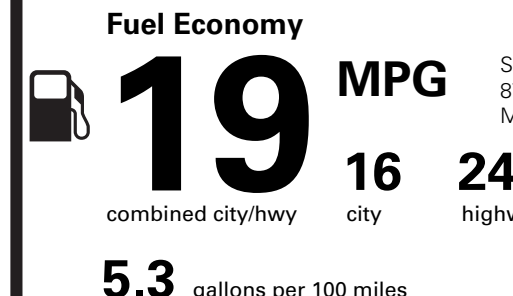

(MSRP)

120.00

NO CHARGE

NO CHARGE

NO CHARGE

NO CHARGE

100.00

PRICE INFORMATION

Table with 2 columns: Description, (MSRP). Rows include BASE PRICE (\$50,475.00), TOTAL OPTIONS/OTHER (220.00), TOTAL VEHICLE & OPTIONS/OTHER (50,695.00), DESTINATION & DELIVERY (2,595.00).

EPA DOT

Fuel Economy and Environment

Gasoline Vehicle

Standard Pickup Trucks range from 12 to 87 MPG. The best vehicle rates 146 MPGe.

You spend \$4,500 more in fuel costs over 5 years compared to the average new vehicle.

Annual fuel cost \$2,600