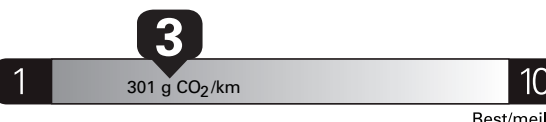

OPTIONAL EQUIPMENT/OTHER

- 2026 MODEL YEAR
- FEDERAL EXCISE TAX 100.00
- 5.0L V8 ENGINE 4,000.00
- .265/70R17 BSW ALL-TERRAIN
- 3.31 NON-LIMITED-SLIP AXLE
- 7100# GVWR PACKAGE
- ENGINE BLOCK HEATER 550.00
- SKID PLATES 120.00
- 50 STATE EMISSIONS NO CHARGE
- TAILGATE STEP 550.00
- CONN PKG: 1YR INCL W/FORD APP
- 8-WAY POWER DRIVER SEAT 670.00
- WHEEL WELL LINERS-REAR 275.00
- BEDLINER TOUH BED SPRAY-IN 700.00
- TONNEAU COVER-HARD FOLDING 1,700.00

PRICE INFORMATION

BASE PRICE $64,405.00
TOTAL OPTIONS/OTHER 10,060.00

TOTAL VEHICLE & OPTIONS/OTHER 74,465.00
DESTINATION & DELIVERY 2,695.00

TOTAL BEFORE REDUCTIONS 77,160.00
XL SERIES DISCOUNT - 1,750.00

TOTAL REDUCTIONS - 1,750.00

**"THIS VEH. NOT INTENDED FOR
SALE OR REGISTRATION IN US"
RETAIL PRICES EXCLUDE
GST/HST**

Canada

ENERGUIDE

Gasoline Vehicle
Véhicule à essence

Fuel Consumption / Consommation de carburant

12.8 L/100 km
combined/combinaée

14.8 city
ville

10.4 highway
route

22 mi/gal

Annual fuel **COST**
for an annual distance of 20,000 km, and an
average fuel price of $1.50 per litre

$ 3 840

Coût annuel en carburant

pour une distance annuelle de 20 000 km, et un
prix moyen du carburant de 1,50 $ par litre

Standard pickup trucks range
from /
Les camionnettes ordinaires font
entre
2.7 - 19.7 L_e/100 km

L_e is gasoline litre equivalent
L_e signifie litre équivalent d'essence

Carbon Dioxide Rating / Indice de dioxyde de carbone