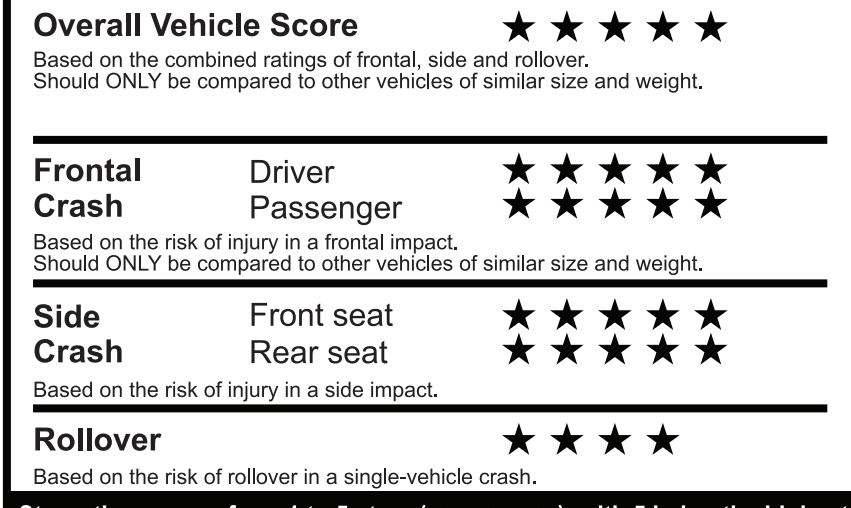

EPA DOT Fuel Economy and Environment

Gasoline Vehicle

You spend **\$4,500** more in fuel costs over 5 years compared to the average new vehicle.

Annual fuel cost **\$2,600**

Actual results will vary for many reasons, including driving conditions and how you drive and maintain your vehicle. The average new vehicle gets 29 MPG and costs \$8,500 to fuel over 5 years. Cost estimates are based on 15,000 miles per year at \$3.30 per gallon. MPGe is miles per gasoline gallon equivalent. Vehicle emissions are a significant cause of climate change and smog.

fueleconomy.gov

GOVERNMENT 5-STAR SAFETY RATINGS

Star ratings range from 1 to 5 stars (★★★★★), with 5 being the highest. Source: National Highway Traffic Safety Administration (NHTSA). www.safercar.gov or 1-888-327-4236