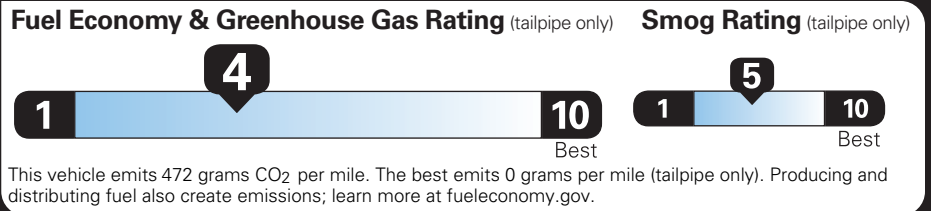

You spend **$4,500** more in fuel costs over 5 years compared to the average new vehicle.

Annual fuel cost **$2,600**

Actual results will vary for many reasons, including driving conditions and how you drive and maintain your vehicle. The average new vehicle gets 29 MPG and costs $8,500 to fuel over 5 years. Cost estimates are based on 15,000 miles per year at $3.30 per gallon. MPGe is miles per gasoline gallon equivalent. Vehicle emissions are a significant cause of climate change and smog.

fueleconomy.gov

Calculate personalized estimates and compare vehicles