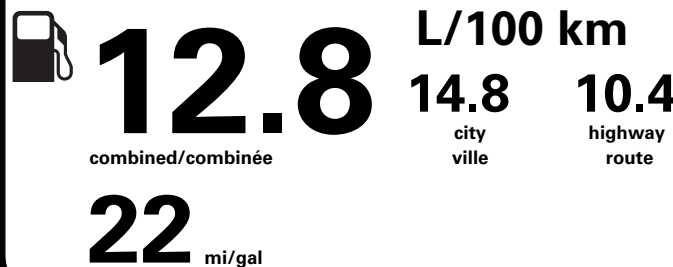

SAFETY/SECURITY

- ADVANCETRAC™/ROLL STABILITY CONTROL
- AIRBAGS - SAFETY CANOPY®
- AIRBAGS-DRIVER/PASSENGER
- CENTRE HIGH MOUNT STOPLAMP
- DAYTIME RUNNING LIGHTS
- PERIMETER ALARM
- SECURE PKG 1 YR INCLUDED
- SECURILOCK® ANTI-THEFT SYS
- SOS POST CRASH ALERT SYST
- TIRE PRESSURE MONITOR SYS

WARRANTY

- 3YR/60,000KM BASIC
- 5YR/100,000KM POWERTRAIN
- ROADSIDE ASSISTANCE 24 HRS

INCLUDED ON THIS VEHICLE

EQUIPMENT GROUP 103A

- XL SERIES
- 17" SILVER PAINTED ALUM WHEEL
- CHROME FRONT/REAR BUMPERS
- FOG LAMPS
- REAR PRIVACY GLASS W/DFRST

OPTIONAL EQUIPMENT/OTHER

- 2026 MODEL YEAR
- FEDERAL EXCISE TAX
- 5.0L V8 ENGINE
- .265/70R17 BSW ALL-TERRAIN
- 3.31 NON-LIMITED-SLIP AXLE
- 7100# GVWR PACKAGE
- ENGINE BLOCK HEATER
- SKID PLATES
- 50 STATE EMISSIONS
- TAILGATE STEP
- CONN PKG: 1YR INCL W/FORD APP
- 8-WAY POWER DRIVER SEAT
- WHEEL WELL LINERS-REAR
- BEDLINER TOUH BED SPRAY-IN
- TONNEAU COVER-HARD FOLDING

(MSRP)*

1,395.00

100.00

4,000.00

550.00

120.00

NO CHARGE

550.00

670.00

275.00

700.00

1,700.00

PRICE INFORMATION

BASE PRICE $64,405.00
TOTAL OPTIONS/OTHER 10,060.00

TOTAL VEHICLE & OPTIONS/OTHER 74,465.00
DESTINATION & DELIVERY 2,695.00

TOTAL BEFORE REDUCTIONS 77,160.00
XL SERIES DISCOUNT - 1,750.00

TOTAL REDUCTIONS - 1,750.00

"THIS VEH. NOT INTENDED FOR SALE OR REGISTRATION IN US" RETAIL PRICES EXCLUDE GST/HST

Gasoline Vehicle
Véhicule à essence

Fuel Consumption / Consommation de carburant

Annual fuel **COST**
for an annual distance of 20,000 km, and an average fuel price of $1.50 per litre

$ 3 840

Coût annuel en carburant

pour une distance annuelle de 20 000 km, et un prix moyen du carburant de 1,50 $ par litre

Standard pickup trucks range from /
Les camionnettes ordinaires font entre
2.7 - 19.7 L_e/100 km

L_e is gasoline litre equivalent
L_e signifie litre équivalent d'essence