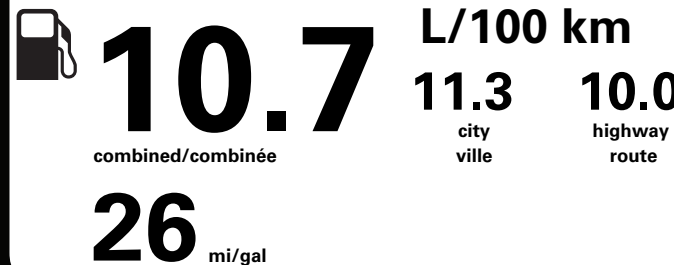

WARRANTY

- 3YR/60,000KM BASIC
- 5YR/100,000KM POWERTRAIN
- ROADSIDE ASSISTANCE 24 HRS

INCLUDED ON THIS VEHICLE

EQUIPMENT GROUP 104A

- XL HYBRID SERIES
- 17" SILVER PAINTED ALUM WHEEL
- CHROME FRONT/REAR BUMPERS
- FOG LAMPS
- REAR PRIVACY GLASS W/DFRST
- 8-WAY POWER DRIVER SEAT
- DUAL-ZONE ELEC AUTO TEMP CNTR
- MOBILE OFFICE PACKAGE
- CLOTH FRONT SEATS W/CNSL&LID

(MSRP)*

2,470.00

OPTIONAL EQUIPMENT/OTHER

- 10A4-001TW260014W1F
- 2026 MODEL YEAR
- FEDERAL EXCISE TAX
- .265/70R17 BSW ALL-TERRAIN
- 3.73 ELECTRONIC LOCKING AXLE
- 7400# GVWR PACKAGE
- ENGINE BLOCK HEATER
- TOW/HAUL PACKAGE
- TRAILER BRAKE CONTROLLER
- TAILGATE STEP
- CONN PKG: 1YR INCL W/FORD APP
- BACK UP ALARM SYSTEM
- BEDLINER TOUH BED SPRAY-IN

100.00

NO CHARGE

550.00

625.00

550.00

160.00

700.00

PRICE INFORMATION

BASE PRICE $68,985.00
TOTAL OPTIONS/OTHER 5,155.00

TOTAL VEHICLE & OPTIONS/OTHER 74,140.00
DESTINATION & DELIVERY 2,595.00

TOTAL BEFORE REDUCTIONS 76,735.00
XL SERIES DISCOUNT - 1,750.00

TOTAL REDUCTIONS - 1,750.00

"THIS VEH. NOT INTENDED FOR SALE OR REGISTRATION IN US" RETAIL PRICES EXCLUDE GST/HST

Gasoline Vehicle
Véhicule à essence

Fuel Consumption / Consommation de carburant

Annual fuel **COST**
for an annual distance of 20,000 km, and an average fuel price of $1.50 per litre

$ 3 210

Coût annuel en carburant

pour une distance annuelle de 20 000 km, et un prix moyen du carburant de 1,50 $ par litre

Standard pickup trucks range from /
Les camionnettes ordinaires font entre
2.7 - 19.7 L_e/100 km

L_e is gasoline litre equivalent
L_e signifie litre équivalent d'essence