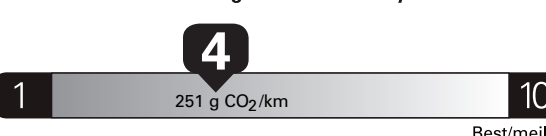

OPTIONAL EQUIPMENT/OTHER

- 2026 MODEL YEAR
- FEDERAL EXCISE TAX
- .265/70R17 BSW ALL-TERRAIN
- 3.73 ELECTRONIC LOCKING AXLE
- 7400# GVWR PACKAGE
- ENGINE BLOCK HEATER
- TOW/HAUL PACKAGE
- .TRAILER BRAKE CONTROLLER
- CONN PKG: 1YR INCL W/FORD APP
- BEDLINER TOUH BED SPRAY-IN

100.00

NO CHARGE

550.00

625.00

700.00

PRICE INFORMATION

BASE PRICE $69,485.00

TOTAL OPTIONS/OTHER 4,445.00

TOTAL VEHICLE & OPTIONS/OTHER 73,930.00

DESTINATION & DELIVERY 2,695.00

TOTAL BEFORE REDUCTIONS 76,625.00

XL SERIES DISCOUNT - 1,750.00

TOTAL REDUCTIONS - 1,750.00

"THIS VEH. NOT INTENDED FOR SALE OR REGISTRATION IN US" RETAIL PRICES EXCLUDE GST/HST

Canada

ENERGUIDE

Gasoline Vehicle
Véhicule à essence

Fuel Consumption / Consommation de carburant

10.7 L/100 km
combined/combinée

11.3 city
ville

10.0 highway
route

26 mi/gal

Annual fuel COST
for an annual distance of 20,000 km, and an average fuel price of $1.50 per litre

$ 3 210

Coût annuel en carburant

pour une distance annuelle de 20 000 km, et un prix moyen du carburant de 1,50 $ par litre

Standard pickup trucks range from /
Les camionnettes ordinaires font entre
2.7 - 19.7 L_e/100 km

L_e is gasoline litre equivalent
L_e signifie litre équivalent d'essence

Carbon Dioxide Rating / Indice de dioxyde de carbone