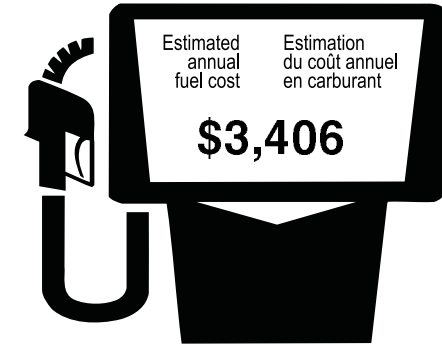

Ask your dealer for the FUEL CONSUMPTION GUIDE or CALL 1-800-387-2000

2014 F150 4X4, 5.0L FFV ENGINE, 6 SPEED SELECT SHIFT TRANSMISSION

CITY/VILLE

15.0/ 19
L/100 km mi/gal

HIGHWAY/ROUTE

10.6/ 27
L/100 km mi/gal