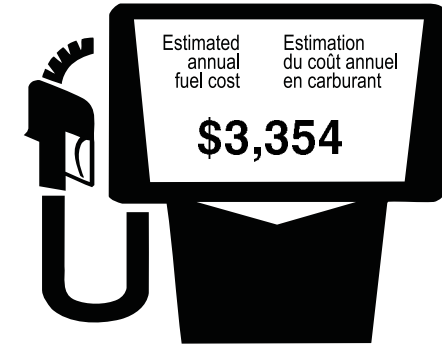

- AM/FM CD/MP3/SAT CAPABL W/AUDIO INPUT JACK
- CARPET W/FLOOR MATS, C/K
- DISPLAY CENTRE
- OUTSIDE TEMP & COMPASS
- SIRIUSXM® SATELLITE RADIO W/ 6-MONTH PREPAID SUBSCRIPTION
- SYNC VOICE ACTIVATED SYS
- TACHOMETER

FUNCTIONAL

- 4X4 SYSTEM, ESOF
- A/C, MANUAL
- ABS, POWER 4-WHEEL DISC
- EASY FUEL
- ENGINE BLOCK HEATER
- REMOTE KEYLESS ENTRY
- SHOCKS, HEAVY DUTY
- SPEED CNTRL/TILT STEERING
- WINDOWS/DOORS/MIRRORS, PWR
- WINDOWS, 2ND ROW POWER

SAFETY/SECURITY

- AIRBAGS, DRIVER & PASS
- AIR BAGS, SIDE
- LATCH CHILD RESTRAINT SYS
- PASSIVE ANTI-THEFT SYSTEM
- PERSONAL SAFETY SYSTEM
- ROLL STABILITY CONTROL

WARRANTY

- 3 YR/60,000 KM BASIC POWERTRAIN
- 5YEAR/100,000 KM ROADSIDE ASSISTANCE 24 HR

INCLUDED ON THIS VEHICLE

(MSRP)*

EQUIPMENT GROUP 300A

- •XLT SERIES

OPTIONAL EQUIPMENT

- 2013 MODEL YEAR
- FEDERAL EXCISE TAX 100.00
- 3.55 RATIO REGULAR AXLE NO CHARGE
- 7350# GVWR PACKAGE
- ONTARIO ENVIRONMENTAL CHARGE 28.00
- FULL COVERAGE RUBBER MATS 100.00
- 136 LITRE/ 36 GALLON FUEL TANK

PRICE INFORMATION

BASE PRICE	$41,099.00
TOTAL OPTIONS	228.00
TOTAL VEHICLE & OPTIONS	41,327.00
DESTINATION & DELIVERY	1,650.00

"THIS VEH. NOT INTENDED FOR SALE OR REGISTRATION IN US" RETAIL PRICES EXCLUDE GST/HST

ENERGUIDE

Ask your dealer for the FUEL CONSUMPTION GUIDE or CALL 1-800-387-2000

2013 F150 4X4, 5.0L FFV ENGINE 6 SPEED AUTOMATIC TRANSMISSION

CITY/VILLE

15.0/ 19
L/100 km mi/gal

HIGHWAY/ROUTE

10.6/ 27
L/100 km mi/gal

Estimated annual fuel cost
Estimation du coût annuel en carburant

$3,354

Canada

These estimates are based on the Government of Canada's approved criteria and testing methods. The actual fuel consumption of this vehicle may vary. Refer to the Fuel Consumption Guide.

Données obtenues selon les critères et méthodes d'essais approuvés par le Gouvernement du Canada. La consommation réelle de carburant de ce véhicule peut varier. Consultez le Guide de consommation de carburant.

Demandez le GUIDE DE CONSOMMATION DE CARBURANT à votre concessionnaire ou composez le 1-800-387-2000

**U.S. GOVERNMENT SAFETY RATINGS
COTES DE SÉCURITÉ DU GOUVERNEMENT AMÉRICAIN**

Overall Vehicle Score / Cote globale du véhicule	★★★★★
Frontal Crash / Collision frontale	★★★★★
Side Crash / Collision latérale	★★★★★
Rollover / Capotage	★★★

Star ratings range from 1 to 5 stars (*****), with 5 being the highest. Les cotes varient de 1 à 5 étoiles (*****), 5 étant la cote la plus élevée.

Source: U.S. National Highway Traffic Safety Administration
For more information / Pour de plus amples renseignements
www.safercar.gov