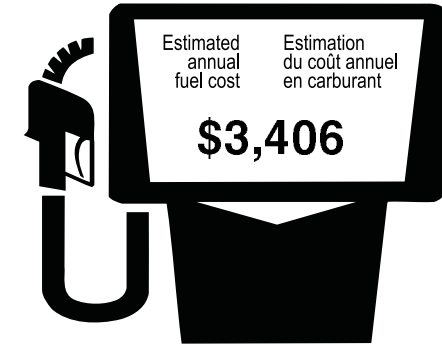

FUNCTIONAL

- 4X4 SYSTEM, ESOF
- A/C, MANUAL
- ABS, POWER 4-WHEEL DISC
- EASY FUEL
- ENGINE BLOCK HEATER
- REMOTE KEYLESS ENTRY
- SHOCKS, HEAVY DUTY
- SPEED CNTRL/TILT STEERING
- WINDOWS/DOORS/MIRRORS, PWR
- WINDOWS, 2ND ROW POWER

SAFETY/SECURITY

- AIRBAGS, DRIVER & PASS
- AIR BAGS, SIDE
- LATCH CHILD RESTRAINT SYS
- PASSIVE ANTI-THEFT SYSTEM
- PERSONAL SAFETY SYSTEM
- ROLL STABILITY CONTROL

WARRANTY

- 3 YR/60,000 KM BASIC
- 5YEAR/100,000 KM POWERTRAIN
- ROADSIDE ASSISTANCE 24 HR

INCLUDED ON THIS VEHICLE

(MSRP)*

EQUIPMENT GROUP 300A

- •XLT SERIES

OPTIONAL EQUIPMENT

2014 MODEL YEAR	
FEDERAL EXCISE TAX	100.00
LT245/75R17E BSW ALL-TERRAIN	340.00
3.55 ELECTRONIC LOCK RR AXLE	400.00
7350# GVWR PACKAGE	
SELECT SHIFT TRANSMISSION	
SKID PLATES	120.00
FULL COVERAGE RUBBER MATS	150.00
TRAILER TOWING PACKAGE	600.00
REAR DEFROSTER/DEFOGGER	300.00
136 LITRE/ 36 GALLON FUEL TANK	
KEYLESS ENTRY KEY PAD	70.00
REVERSE SENSING SYSTEM	400.00

PRICE INFORMATION

BASE PRICE	$42,349.00
TOTAL OPTIONS	2,480.00
TOTAL VEHICLE & OPTIONS	44,829.00
DESTINATION & DELIVERY	1,700.00

"THIS VEH. NOT INTENDED FOR SALE OR REGISTRATION IN US" RETAIL PRICES EXCLUDE GST/HST

(MSRP)*

ENERGUIDE

Ask your dealer for the FUEL CONSUMPTION GUIDE or CALL 1-800-387-2000

2014 F150 4X4, 5.0L FFV ENGINE/F150 4X4 2014, MOTEUR 5 L A CARBURANT MIXTE, BOITE AUTO

CITY/VILLE

15.0/ 19
L/100 km mi/gal

HIGHWAY/ROUTE

10.6/ 27
L/100 km mi/gal

Canada

These estimates are based on the Government of Canada's approved criteria and testing methods. The actual fuel consumption of this vehicle may vary. Refer to the Fuel Consumption Guide.

Données obtenues selon les critères et méthodes d'essais approuvés par le Gouvernement du Canada. La consommation réelle de carburant de ce véhicule peut varier. Consultez le Guide de consommation de carburant.

Demandez le GUIDE DE CONSOMMATION DE CARBURANT à votre concessionnaire ou composez le 1-800-387-2000

**U.S. GOVERNMENT SAFETY RATINGS
COTES DE SÉCURITÉ DU GOUVERNEMENT AMÉRICAIN**

Overall Vehicle Score / Cote globale du véhicule	★★★★★
Frontal Crash / Collision frontale	★★★★★
Side Crash / Collision latérale	★★★★★
Rollover / Capotage	★★★

Star ratings range from 1 to 5 stars (*****), with 5 being the highest. Les cotes varient de 1 à 5 étoiles (*****), 5 étant la cote la plus élevée.

Source: U.S. National Highway Traffic Safety Administration
For more information / Pour de plus amples renseignements
www.safercar.gov