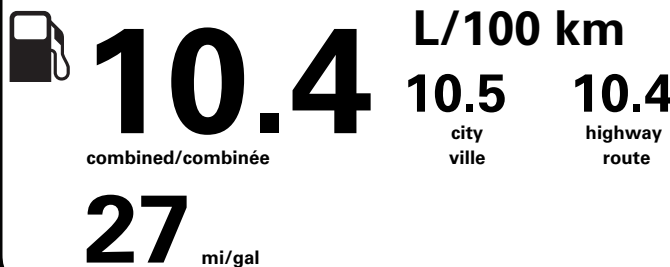

(MSRP)*

SPORT CLOTH 40/CONSOLE/40 6,040.00

(MSRP)*

NO CHARGE

PRICE INFORMATION

BASE PRICE $59,125.00 TOTAL OPTIONS/OTHER 18,885.00 TOTAL VEHICLE & OPTIONS/OTHER 78,010.00 DESTINATION & DELIVERY 2,295.00

"THIS VEH. NOT INTENDED FOR SALE OR REGISTRATION IN US" RETAIL PRICES EXCLUDE GST/HST

SOLD TO/ VENDU A Maclin Ford Sales 135 Glendee Circle SE Calgary AB CAN T2H 2S8

B60 060

RAMP ONE/ TERMINAL UN

CA68

DEALER NO./CONCESSIONNAIRE

B60 060

TOTAL MSRP $80,305.00

SHIP TO (IF OTHER THAN SOLD TO) / EXPEDIER A (SI AUTRE QUE L'ACHETEUR)

RAMP TWO/ TERMINAL DEUX

FINAL ASSEMBLY PLANT/ USINE DE MONTAGE

DEARBORN

* MANUFACTURER'S SUGGESTED RETAIL PRICE = MSRP

* NOTE: THIS PRICE HAS BEEN DEVELOPED AS A GUIDE. DEALERS MAY SELL FOR LESS AND ARE NOT UNDER ANY OBLIGATION TO ACCEPT THIS SUGGESTED RETAIL PRICE.

SHIP THROUGH/EXPEDIER VIA

METHOD OF TRANSP / MODE DE TRANSPORT

ITEM #: B6-H188 O/T 2

CONVOY

PG251 N RE 2X 345 000530 07 25 23

Canada

ENERGUIDE

Gasoline Vehicle Véhicule à essence

Fuel Consumption / Consommation de carburant

Annual fuel COST for an annual distance of 20,000 km, and an average fuel price of $1.25 per litre

$ 2 600

Coût annuel en carburant

pour une distance annuelle de 20 000 km, et un prix moyen du carburant de 1,25 $ par litre

Standard pickup trucks range from / Les camionnettes ordinaires font entre 8.9 - 19.8 L_e/100 km

L_e is gasoline litre equivalent L_e signifie litre équivalent d'essence

Carbon Dioxide Rating / Indice de dioxyde de carbone

Tailpipe emissions only / Émissions du tuyau d'échappement seulement

Smog Rating / Indice de Smog

Estimates are based on Government of Canada approved criteria and testing methods. Vehicle's actual fuel consumption will vary.

Estimations établies selon des méthodes d'essai et des critères approuvés par le gouvernement du Canada. La consommation de carburant réelle du véhicule variera.

For more information visit

vehicles.nrcan.gc.ca

Pour plus d'information visitez

vehicules.nrcan.gc.ca

U.S. GOVERNMENT SAFETY RATINGS COTES DE SÉCURITÉ DU GOUVERNEMENT AMÉRICAIN

Overall Vehicle Score / Cote globale du véhicule ★★★★★

Frontal Crash / Collision frontale Driver / Conducteur Passenger / Passager ★★★★★

Side Crash / Collision latérale Front seat / Siège avant Rear seat / Siège arrière ★★★★★

Rollover / Capotage ★★★★★

Star ratings range from 1 to 5 stars (★★★★★), with 5 being the highest. Les cotes varient de 1 à 5 étoiles (★★★★★), 5 étant la cote la plus élevée.

Source: U.S. National Highway Traffic Safety Administration For more information / Pour de plus amples renseignements www.safercar.gov

1FTFW1EDXPFC28573

FordPass Connect™

Download the FordPass™ app* and you can:

- Access Vehicle Control Features Remotely start, lock and unlock your vehicle. Locate your vehicle and check approximate fuel range. Receive vehicle health alerts.

- Activate 4G LTE Wi-Fi Hotspot New vehicles include a 3-month or 3GB data (whichever comes first) Wi-Fi trial. Connect up to ten Wi-Fi-equipped devices.

The FordPass Connect™ modem is active and sending vehicle data (e.g., diagnostics) to Ford. See in-vehicle Settings for connectivity options.

Scan code not operational at this time

FOR PLANT USE ONLY

Insist on Ford Protect! The only extended service plan fully backed by Ford and honored at every Ford dealership in the US and Canada. See your Ford dealer for additional details, or visit www.ford.ca for more information.

Personalize your vehicle with Ford Custom Accessories. Genuine Ford Accessories are engineered for your vehicle and can be included under the Ford New Vehicle Limited Warranty. Certain conditions, limitations and exclusions apply. See your Dealer for details.

2202308020502