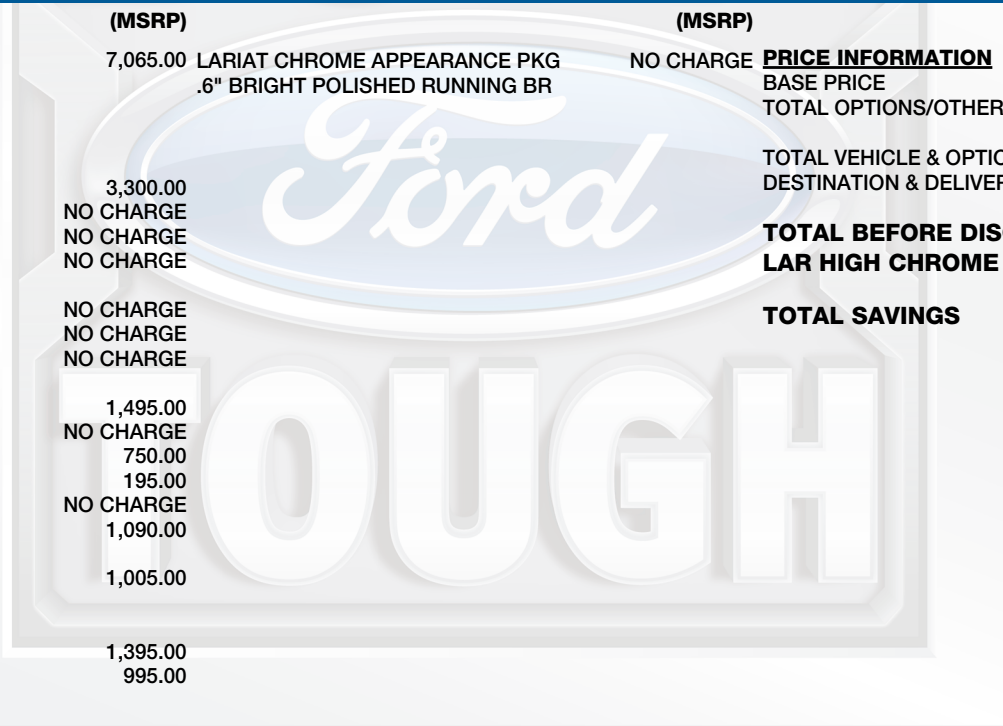

(MSRP)

7,065.00 LARIAT CHROME APPEARANCE PKG
.6" BRIGHT POLISHED RUNNING BR

(MSRP)

NO CHARGE PRICE INFORMATION
BASE PRICE \$52,425.00
TOTAL OPTIONS/OTHER 18,055.00

(MSRP)

TOTAL VEHICLE & OPTIONS/OTHER 70,480.00
DESTINATION & DELIVERY 1,695.00
TOTAL BEFORE DISCOUNTS 72,175.00
LAR HIGH CHROME / SPRT - 1,500.00
TOTAL SAVINGS - 1,500.00