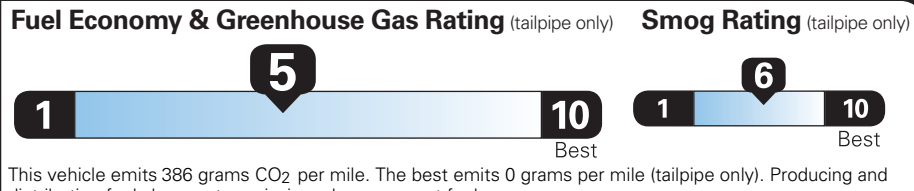

EPA DOT Fuel Economy and Environment

Gasoline Vehicle

Fuel Economy
23 MPG
combined city/hwy city highway
4.3 gallons per 100 miles

Standard Pickup Trucks range from 12 to 27 MPG. The best vehicle rates 142 MPGe.

You spend $1,250 more in fuel costs over 5 years compared to the average new vehicle.

Annual fuel cost $1,550

Actual results will vary for many reasons, including driving conditions and how you drive and maintain your vehicle. The average new vehicle gets 27 MPG and costs $6,500 to fuel over 5 years. Cost estimates are based on 15,000 miles per year at $2.35 per gallon. MPGe is miles per gasoline gallon equivalent. Vehicle emissions are a significant cause of climate change and smog.

fueleconomy.gov

Calculate personalized estimates and compare vehicles

GOVERNMENT 5-STAR SAFETY RATINGS

Overall Vehicle Score	Not Rated	
Based on the combined ratings of frontal, side and rollover. Should ONLY be compared to other vehicles of similar size and weight.		
Frontal Crash	Driver Passenger	Not Rated
Based on the risk of injury in a frontal impact. Should ONLY be compared to other vehicles of similar size and weight.		
Side Crash	Front seat Rear seat	Not Rated
Based on the risk of injury in a side impact.		
Rollover	Not Rated	
Based on the risk of rollover in a single-vehicle crash.		

Star ratings range from 1 to 5 stars (★★★★★), with 5 being the highest. Source: National Highway Traffic Safety Administration (NHTSA). www.safercar.gov or 1-888-327-4236