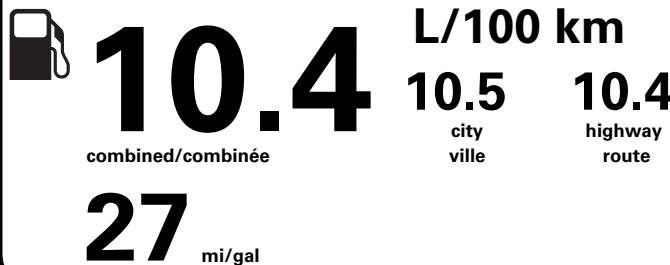

WARRANTY

- 3 YR/60,000 KM BASIC
- 5 YEAR/100,000 KM POWERTRAIN
- ROADSIDE ASSISTANCE 24 HRS

INCLUDED ON THIS VEHICLE

EQUIPMENT GROUP 502A

- LARIAT SERIES
- CNCTD BUILT-IN NAV(3-YR INCL)
- WIRELESS CHARGING PAD

OPTIONAL EQUIPMENT/OTHER

2023 MODEL YEAR	
FEDERAL EXCISE TAX	100.00
3.5L POWERBOOST FULL-HYBRID HEV 10-SPEED TRANSMISSION	4,575.00
275/60R-20 BSW ALL-TERRAIN	NO CHARGE
3.73 ELECTRONIC LOCK RR AXLE	NO CHARGE
7350# GVWR PACKAGE	
ADVANCED SECURITY PACK REMOVAL	- 65.00
POWER DEPLOYABLE RUNNING BDS	1,300.00
SKID PLATES	120.00
50 STATE EMISSIONS	NO CHARGE
FORD CO-PILOT360 ASSIST 2.0	NO CHARGE
AUTO START-STOP REMOVAL	NO CHARGE
TRAILER TOW PACKAGE	NO CHARGE
MIRROR PWR TELE/GLASS/FOLD	570.00
ONBOARD SCALE W/ SMART HITCH	350.00
CHMSL CAMERA REMOVAL	- 225.00
20" 6-SPOKE DARK ALLOY WHEEL	NO CHARGE
SINGLE FUEL TANK	NO CHARGE
360 DEGREE CAMERA	850.00
LARIAT SPORT PACKAGE	NO CHARGE

(MSRP)*

4,050.00

PRICE INFORMATION

BASE PRICE	$74,950.00
TOTAL OPTIONS/OTHER	11,625.00
TOTAL VEHICLE & OPTIONS/OTHER DESTINATION & DELIVERY	86,575.00
	2,295.00

(MSRP)*

"THIS VEH. NOT INTENDED FOR SALE OR REGISTRATION IN US" RETAIL PRICES EXCLUDE GST/HST

Gasoline Vehicle
Véhicule à essence

Fuel Consumption / Consommation de carburant

Annual fuel **COST**
for an annual distance of 20,000 km, and an average fuel price of $1.25 per litre

$ 2 600

Coût annuel en carburant

pour une distance annuelle de 20 000 km, et un prix moyen du carburant de 1,25 $ par litre

Standard pickup trucks range from /
Les camionnettes ordinaires font entre
8.9 - 19.8 L_e/100 km

L_e is gasoline litre equivalent
L_e signifie litre équivalent d'essence

Carbon Dioxide Rating / Indice de dioxyde de carbone

Tailpipe emissions only / Émissions du tuyau d'échappement seulement

Smog Rating / Indice de Smog

Estimates are based on Government of Canada approved criteria and testing methods. Vehicle's actual fuel consumption will vary.

Estimations établies selon des méthodes d'essai et des critères approuvés par le gouvernement du Canada. La consommation de carburant réelle du véhicule variera.

For more information visit

vehicles.nrcan.gc.ca

Pour plus d'information visitez

vehicules.nrcan.gc.ca

U.S. GOVERNMENT SAFETY RATINGS
COTES DE SÉCURITÉ DU GOUVERNEMENT AMÉRICAIN

Overall Vehicle Score / Cote globale du véhicule	★★★★★
Frontal Crash Collision frontale	★★★★★
Side Crash Collision latérale	★★★★★
Rollover / Capotage	★★★★

Star ratings range from 1 to 5 stars (*****), with 5 being the highest. Les cotes varient de 1 à 5 étoiles (*****), 5 étant la cote la plus élevée.

Source: U.S. National Highway Traffic Safety Administration
For more information / Pour de plus amples renseignements
www.safercar.gov

1FTFW1ED8PFC71048

FordPass Connect™

Download the FordPass™ app* and you can:

1. **Access Vehicle Control Features**
2. Remotely start, lock and unlock your vehicle.
   - Locate your vehicle and check approximate fuel range.
   - Receive vehicle health alerts.

1. **Activate 4G LTE Wi-Fi Hotspot**
2. New vehicles include a 3-month or 3GB data (whichever comes first) Wi-Fi trial.
   - Connect up to ten Wi-Fi-equipped devices.

The FordPass Connect™ modem is active and sending vehicle data (e.g., diagnostics) to Ford. See in-vehicle Settings for connectivity options.

Scan code not operational at this time

FOR PLANT USE ONLY

SOLD TO/VENDU A St Thomas Ford Lincoln Sales L 1012 Talbot Street St Thomas ON CAN N5P 1G3	B80 134	RAMP ONE/ TERMINAL UN	DEALER NO./CONCESSIONNAIRE B80 134
SHIP TO (IF OTHER THAN SOLD TO) / EXPÉDIER A (SI AUTRE QUE L'ACHÉTEUR)		RAMP TWO/ TERMINAL DEUX	FINAL ASSEMBLY PLANT/ USINE DE MONTAGE DEARBORN
SHIP THROUGH/EXPÉDIER VIA		METHOD OF TRANSP / MODE DE TRANSPORT CONVOY	ITEM #: B8-S204 O/T 2 PH231 N RE 2X 345 000612 08 23 23

TOTAL MSRP $88,870.00

* MANUFACTURER'S SUGGESTED RETAIL PRICE = MSRP
* NOTE: THIS PRICE HAS BEEN DEVELOPED AS A GUIDE. DEALERS MAY SELL FOR LESS AND ARE NOT UNDER ANY OBLIGATION TO ACCEPT THIS SUGGESTED RETAIL PRICE.

Insist on Ford Protect! The only extended service plan fully backed by Ford and honored at every Ford dealership in the US and Canada. See your Ford dealer for additional details, or visit www.ford.ca for more information.