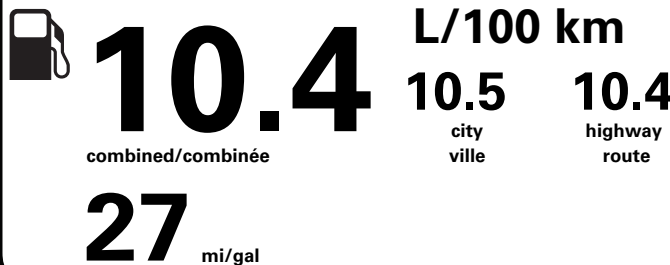

FUNCTIONAL

- 360-DEGREE CAMERA
- ADAPTIVE STEERING
- BLIS W/CROSS TRAFFIC
- CNCTD BLT-IN NAV(3-YR INC)
- EVASIVE STEERING ASSIST
- FORD CO-PILOT360™ ACTIVE2.0
- FORDPASS CONNECT™
- INTELL ACCESS W/PUSH START
- REM KEYLESS ENTRY/KEYPAD
- REVERSE BRAKE ASSIST
- SYNC@4 12" SCR N W/ APPLINK
- WIRELESS CHARGING PAD

SAFETY/SECURITY

- AIR BAGS, SIDE
- AIRBAGS, DRIVER & PASS
- LED STP LMP, HIGH MNT CTR
- ROLL STABILITY CONTROL
- SAFETY BELTS, ADJUSTABLE
- SECURILOCK ANTI-THEFT SYS
- SOS POST CRASH ALERT SYST
- TIRE PRESSURE MONITOR SYS

WARRANTY

- 3 YR/60,000 KM BASIC
- 5YEAR/100,000 KM POWERTRAIN
- ROADSIDE ASSISTANCE 24 HRS

INCLUDED ON THIS VEHICLE

EQUIPMENT GROUP 900A

OPTIONAL EQUIPMENT/OTHER

- 2023 MODEL YEAR
- FEDERAL EXCISE TAX
- .22" POLISHED ALUMINUM WHEEL
- SINGLE FUEL TANK
- .275/50R22 BSW ALL-SEASON
- 3.73 ELECTRONIC LOCK RR AXLE
- 7350# GVWR PACKAGE
- ADVANCED SECURITY PACK REMOVAL
- 50 STATE EMISSIONS
- ACTIVE PARK ASSIST 2.0 REMOVAL
- MULTICOLOUR SEAT REMOVAL
- STEERING WHEEL - HEAT REMOVAL
- BEDLINER SPRAY-IN *ACCY

(MSRP)*

100.00

NO CHARGE

- 65.00

NO CHARGE

- 350.00

- 375.00

- 175.00

600.00

PRICE INFORMATION

BASE PRICE	$106,285.00
TOTAL OPTIONS/OTHER	- 265.00
TOTAL VEHICLE & OPTIONS/OTHER	106,020.00
DESTINATION & DELIVERY	2,095.00

"THIS VEH. NOT INTENDED FOR SALE OR REGISTRATION IN US" RETAIL PRICES EXCLUDE GST/HST

(MSRP)*

Gasoline Vehicle
Véhicule à essence

Fuel Consumption / Consommation de carburant

Annual fuel **COST**
for an annual distance of 20,000 km, and an average fuel price of $1.25 per litre

$ 2 600

Coût annuel en carburant

pour une distance annuelle de 20 000 km, et un prix moyen du carburant de 1,25 $ par litre

Standard pickup trucks range from /
Les camionnettes ordinaires font entre
8.9 - 19.8 L_e/100 km

L_e is gasoline litre equivalent
L_e signifie litre équivalent d'essence

Carbon Dioxide Rating / Indice de dioxyde de carbone

Tailpipe emissions only / Émissions du tuyau d'échappement seulement

Smog Rating / Indice de Smog

Estimates are based on Government of Canada approved criteria and testing methods. Vehicle's actual fuel consumption will vary.

Estimations établies selon des méthodes d'essai et des critères approuvés par le gouvernement du Canada. La consommation de carburant réelle du véhicule variera.

For more information visit

vehicles.nrcan.gc.ca

Pour plus d'information visitez

vehicules.nrcan.gc.ca

U.S. GOVERNMENT SAFETY RATINGS
COTES DE SÉCURITÉ DU GOUVERNEMENT AMÉRICAIN

Overall Vehicle Score / Cote globale du véhicule	Not Rated / Non coté	
Frontal Crash / Collision frontale	Driver / Conducteur Passenger / Passager	Not Rated / Non coté Not Rated / Non coté
Side Crash / Collision latérale	Front seat / Siège avant Rear seat / Siège arrière	Not Rated / Non coté Not Rated / Non coté
Rollover / Capotage	★★★★	

Star ratings range from 1 to 5 stars (*****), with 5 being the highest. Les cotes varient de 1 à 5 étoiles (*****), 5 étant la cote la plus élevée.

Source: U.S. National Highway Traffic Safety Administration
For more information / Pour de plus amples renseignements
www.safercar.gov

1FTFW1ED4PFA60428

FordPass Connect™

Download the FordPass™ app* and you can:

1. **Access Vehicle Control Features**
2. Remotely start, lock and unlock your vehicle.
   - Locate your vehicle and check approximate fuel range.
   - Receive vehicle health alerts.

1. **Activate 4G LTE Wi-Fi Hotspot**
2. New vehicles include a 3-month or 3GB data (whichever comes first) Wi-Fi trial.
   - Connect up to ten Wi-Fi-equipped devices.

The FordPass Connect™ modem is active and sending vehicle data (e.g., diagnostics) to Ford. See in-vehicle Settings for connectivity options.

Scan code not operational at this time

FOR PLANT USE ONLY

SOLD TO/VENDU A Cam Clark Ford Sales Ltd. 1001 Highland Park Blvd NE Airdrie AB CAN T4A 0R2	B60 248	RAMP ONE/ TERMINAL UN CA68	DEALER NO./CONCESSIONNAIRE B60 248
SHIP TO (IF OTHER THAN SOLD TO) / EXPÉDIER A (SI AUTRE QUE L'ACHETEUR) Cam Clark Ford Sales Ltd. 1001 Highland Park Blvd NE Airdrie AB CAN T4A 0R2	B60 248	RAMP TWO/ TERMINAL DEUX	FINAL ASSEMBLY PLANT/ USINE DE MONTAGE DEARBORN
SHIP THROUGH/EXPÉDIER VIA COMMERCE VPC 15200 COMMERCE DR DEARBORN MI	METHOD OF TRANSP / MODE DE TRANSPORT CONVOY	ITEM #: B6-B342 O/T 5	PA041 N RE 2X 330 000421 01 04 23

TOTAL MSRP $108,115.00